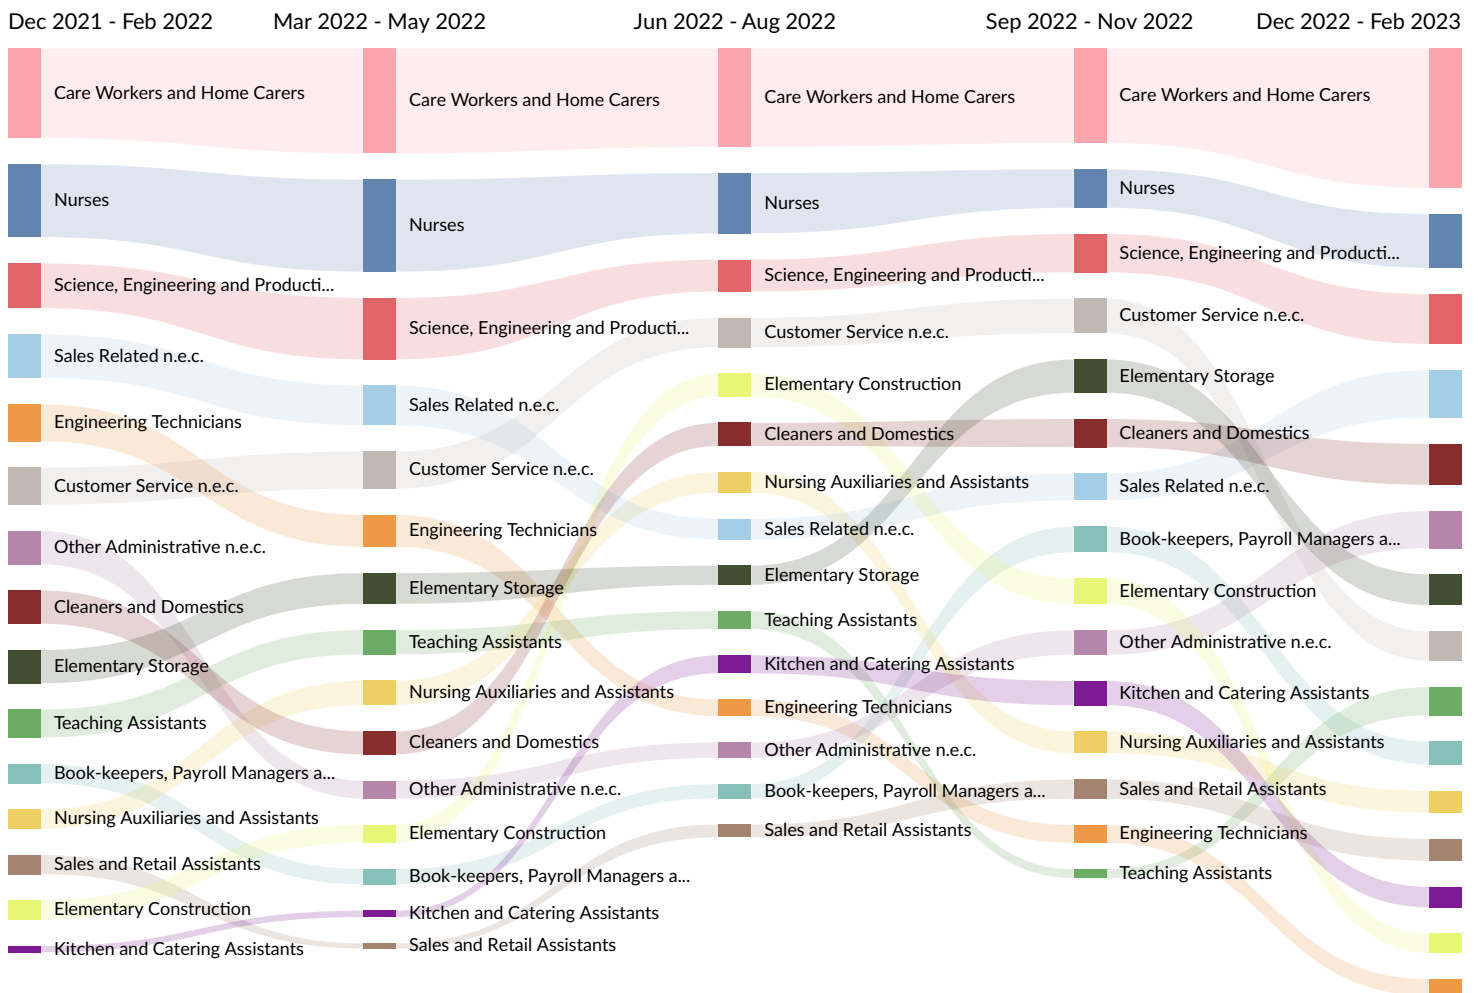

# Top Posting Sources

Website	Postings on Website (Mar 2021 - Feb 2023)
dwp.gov.uk	796
fish4.co.uk	643
reed.co.uk	637
starjobsearch.co.uk	600
indeed.com	508
careerbuilder.co.uk	387
cv-library.co.uk	352
careerjet.co.uk	192
simplyhired.co.uk	171
independent.co.uk	165
jobmedic.co.uk	149
gumtree.com	136
engineeringjobs.co.uk	128
jobs.nhs.uk	127
britishjobs.co.uk	115
jobs4network.co.uk	107
constructionjobs.co.uk	104
bluearrow.co.uk	102
adecco.co.uk	89
siemens.com	80
carehome.co.uk	76
joblift.co.uk	67
jobisjob.co.uk	65
healthjobsuk.com	63
findapprenticeship.service.gov.uk	60
theguardian.com	59
jora.com	56

## Occupation Trends in Job Postings by Quarter

The chart below captures the postings trend for the top 15 occupations posted for based on your filters.