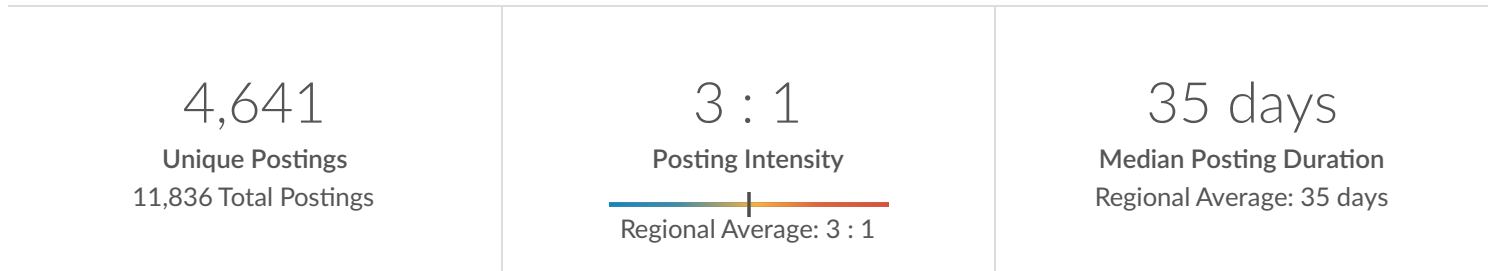

## Description

---

Congleton, Cheshire East

---

Minimum Experience Required: Any

Education Level: Any

Keyword Search:

Posting Type: Active Postings

## Job Postings Summary

There were 11,836 total job postings for your selection from March 2021 to February 2023, of which 4,641 were unique. These numbers give us a Posting Intensity of 3-to-1, meaning that for every 3 postings there is 1 unique job posting.