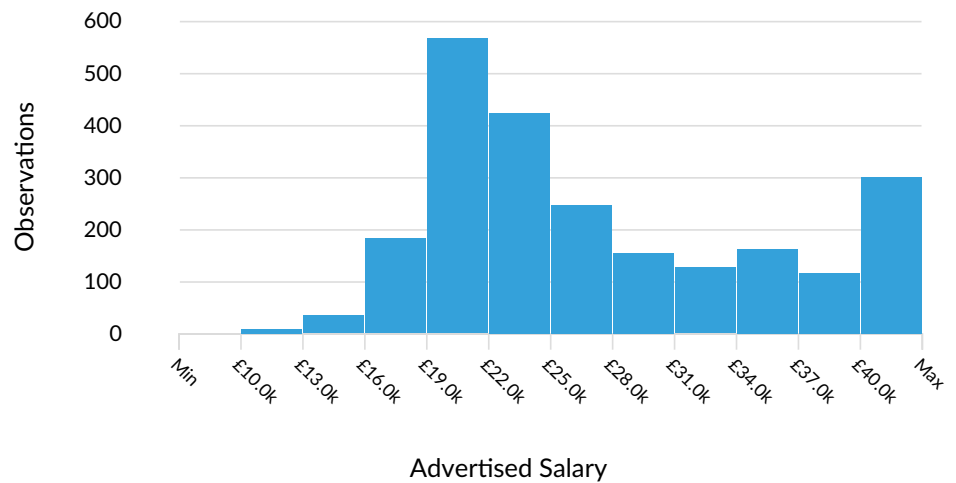

Advertised Salary

There are 2,317 advertised salary observations (50% of the 4,641 matching postings).

£24.4k
Median Advertised Salary