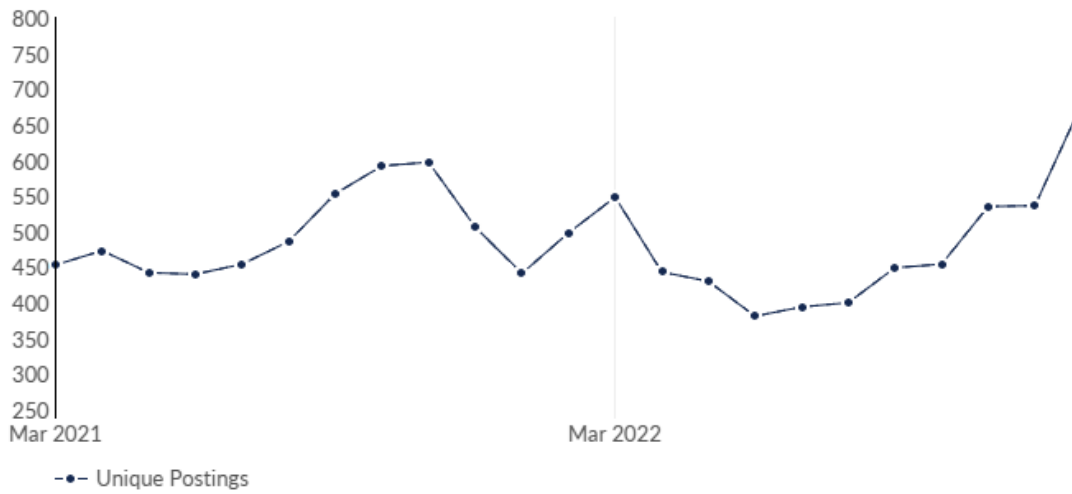

Unique Postings Trend

Month	Unique Postings	Posting Intensity
Feb 2023	658	3 : 1
Jan 2023	678	3 : 1
Dec 2022	536	3 : 1
Nov 2022	535	3 : 1
Oct 2022	454	3 : 1
Sep 2022	449	3 : 1
Aug 2022	400	3 : 1
Jul 2022	394	3 : 1
Jun 2022	381	3 : 1
May 2022	430	3 : 1
Apr 2022	443	3 : 1
Mar 2022	548	3 : 1