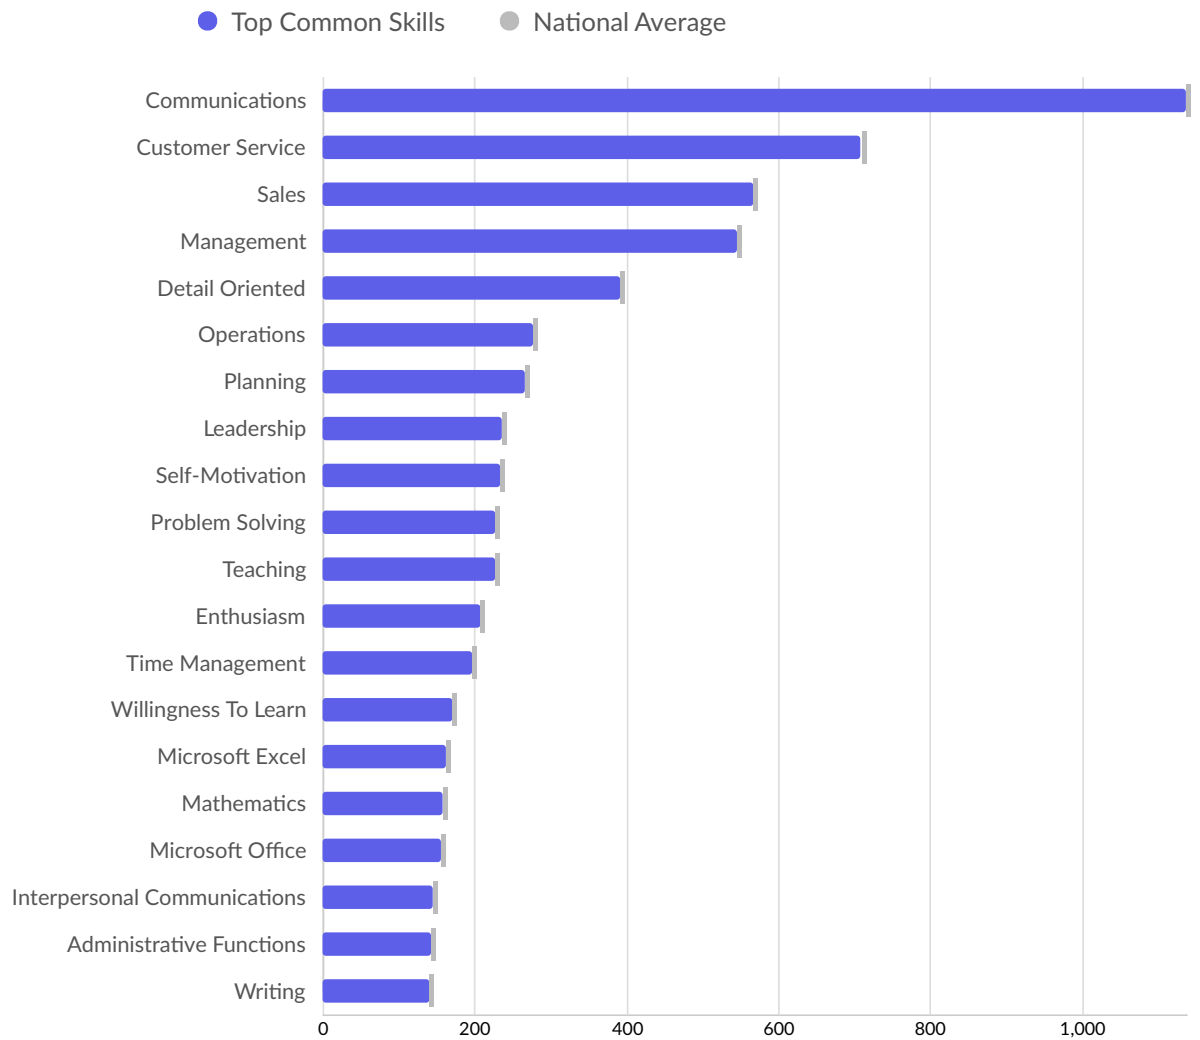

## Top Gov't Office Regions Posting

Gov't Office Region	Total/Unique (Mar 2021 - Feb 2023)	Posting Intensity	Median Posting Duration
North West	11,836 / 4,641	3 : 1 	35 days

## Top Countries Posting

Country	Total/Unique (Mar 2021 - Feb 2023)	Posting Intensity	Median Posting Duration
England	11,836 / 4,641	3 : 1 	35 days

Top Specialized Skills	Unique Postings	National Average
Personal Care	277	277
Marketing	235	235
Nursing	210	210
Warehousing	175	175
Invoicing	155	155
Accounting	153	153
Machinery	152	152
Finance	145	145
Key Performance Indicators (KPIs)	129	129
Auditing	124	125
Sales Prospecting	123	126
Care Planning	105	107
Housekeeping	102	102

---

---

Mental Health	100	101
Manual Handling	91	93
Risk Analysis	91	96
Automation	79	81
Purchasing	74	83
Mortgage Loans	68	72
Printed Circuit Board	68	72

Top Common Skills	Unique Postings	National Average
Communications	1,137	1,137
Customer Service	709	710
Sales	568	568
Management	546	546
Detail Oriented	391	391
Operations	278	278
Planning	267	267
Leadership	236	236
Self-Motivation	233	233
Problem Solving	227	227
Teaching	227	227
Enthusiasm	207	207
Time Management	198	198