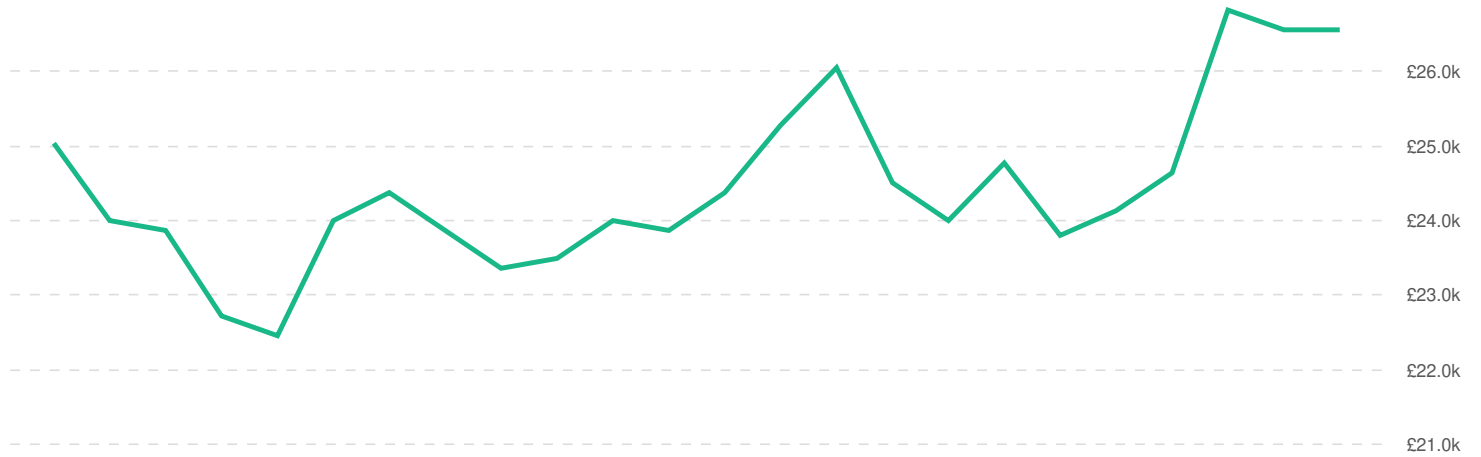

## Advertised Salary

There are 2,317 advertised salary observations (50% of the 4,641 matching postings).

£24.4k  
Median Advertised Salary

# Advertised Wage Trend

▲ 6.1% Mar 2021 - Feb 2023

£24.4k Median

2,318 Job Postings