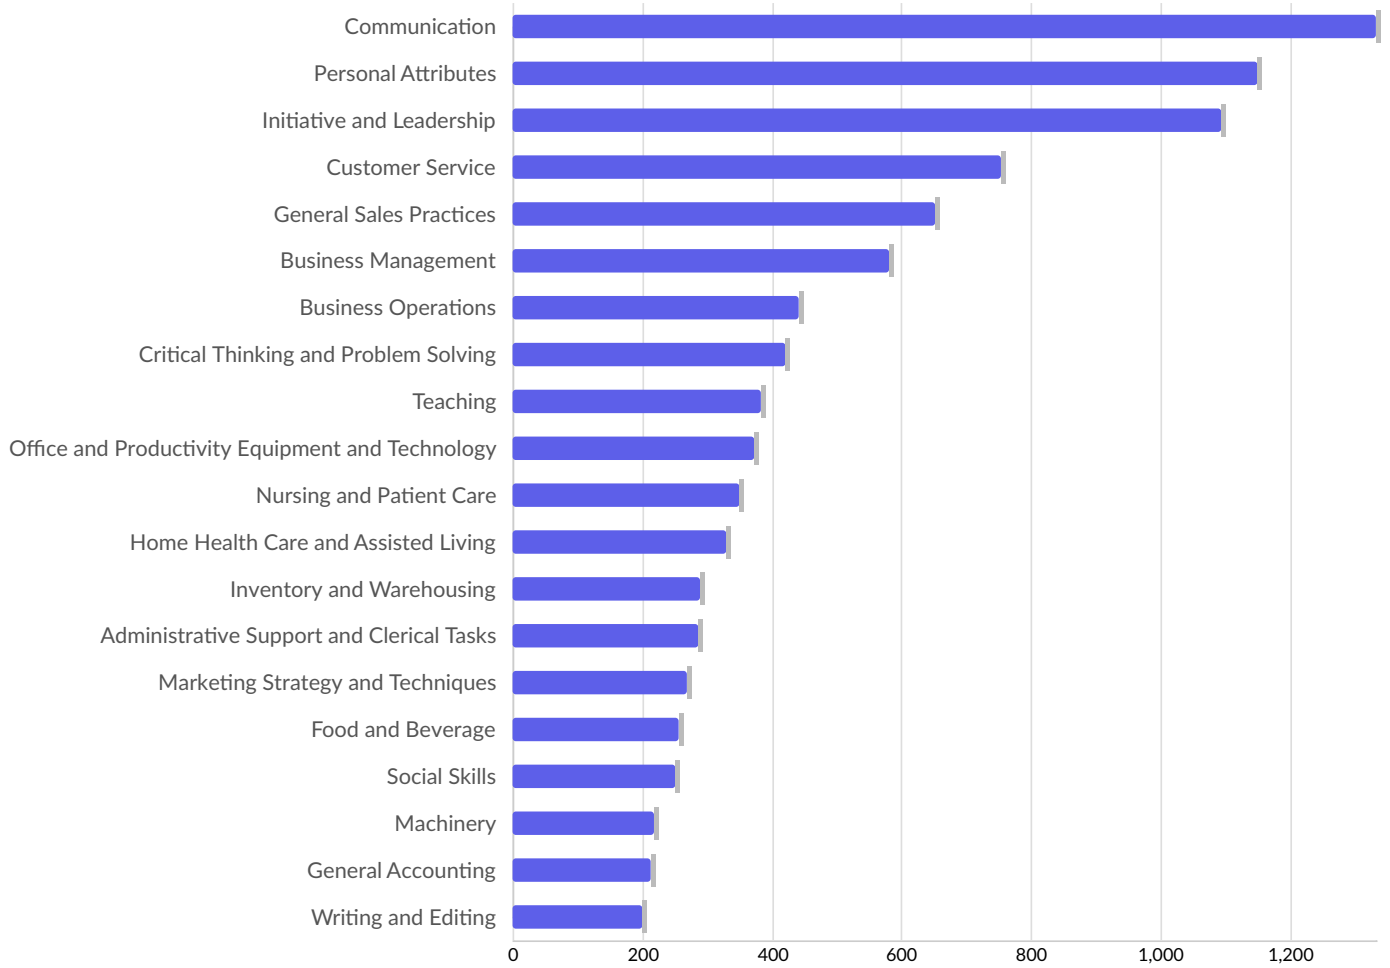

● Top Skill Subcategories ● National Average

Top Skill Subcategories	Unique Postings	National Average
Communication	1,332	1,332
Personal Attributes	1,150	1,150
Initiative and Leadership	1,094	1,094
Customer Service	754	754
General Sales Practices	652	652
Business Management	581	581
Business Operations	441	441
Critical Thinking and Problem Solving	420	420
Teaching	383	383
Office and Productivity Equipment and Technology	374	374
Nursing and Patient Care	349	349
Home Health Care and Assisted Living	330	330
Inventory and Warehousing	288	288
Administrative Support and Clerical Tasks		
Marketing Strategy and Techniques		
Food and Beverage		
Social Skills		
Machinery		
General Accounting		
Writing and Editing