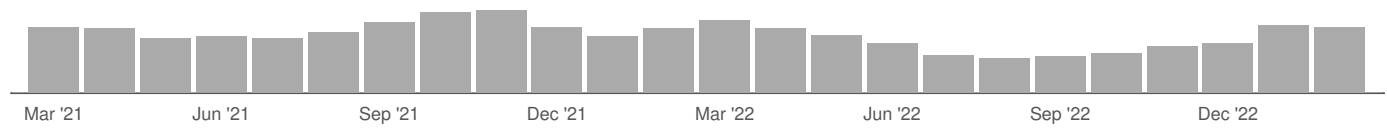

2,318 Job Postings