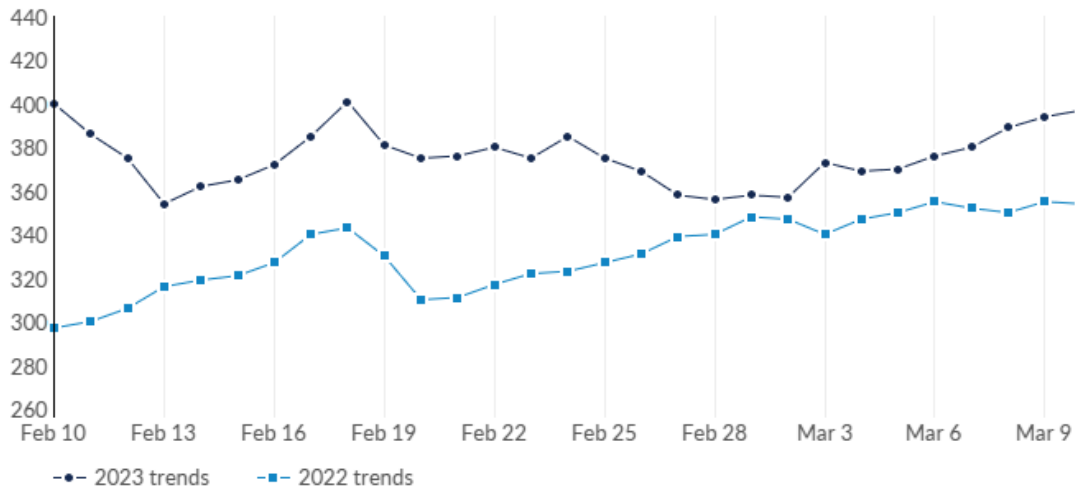

Unique Postings Trend

This view displays the most recent 30 days of job postings activity to show near-term trends. It does not reflect your timeframe.

Day	Unique Postings	Last Year's Unique Postings	% Change
February 10, 2023	400	297	+34.7%
February 11, 2023	386	300	+28.7%
February 12, 2023	375	306	+22.5%
February 13, 2023	354	316	+12.0%
February 14, 2023	362	319	+13.5%
February 15, 2023	365	321	+13.7%
February 16, 2023	372	327	+13.8%
February 17, 2023	385	340	+13.2%
February 18, 2023	401	343	+16.9%
February 19, 2023	381	330	+15.5%
February 20, 2023	375	310	+21.0%
February 21, 2023	376	311	+20.9%
February 22, 2023	380	317	+19.9%
February 23, 2023	375	322	+16.5%
February 24, 2023	385	323	+19.2%
February 25, 2023	375	327	+14.7%
February 26, 2023	369	331	+11.5%
February 27, 2023	358	339	+5.6%