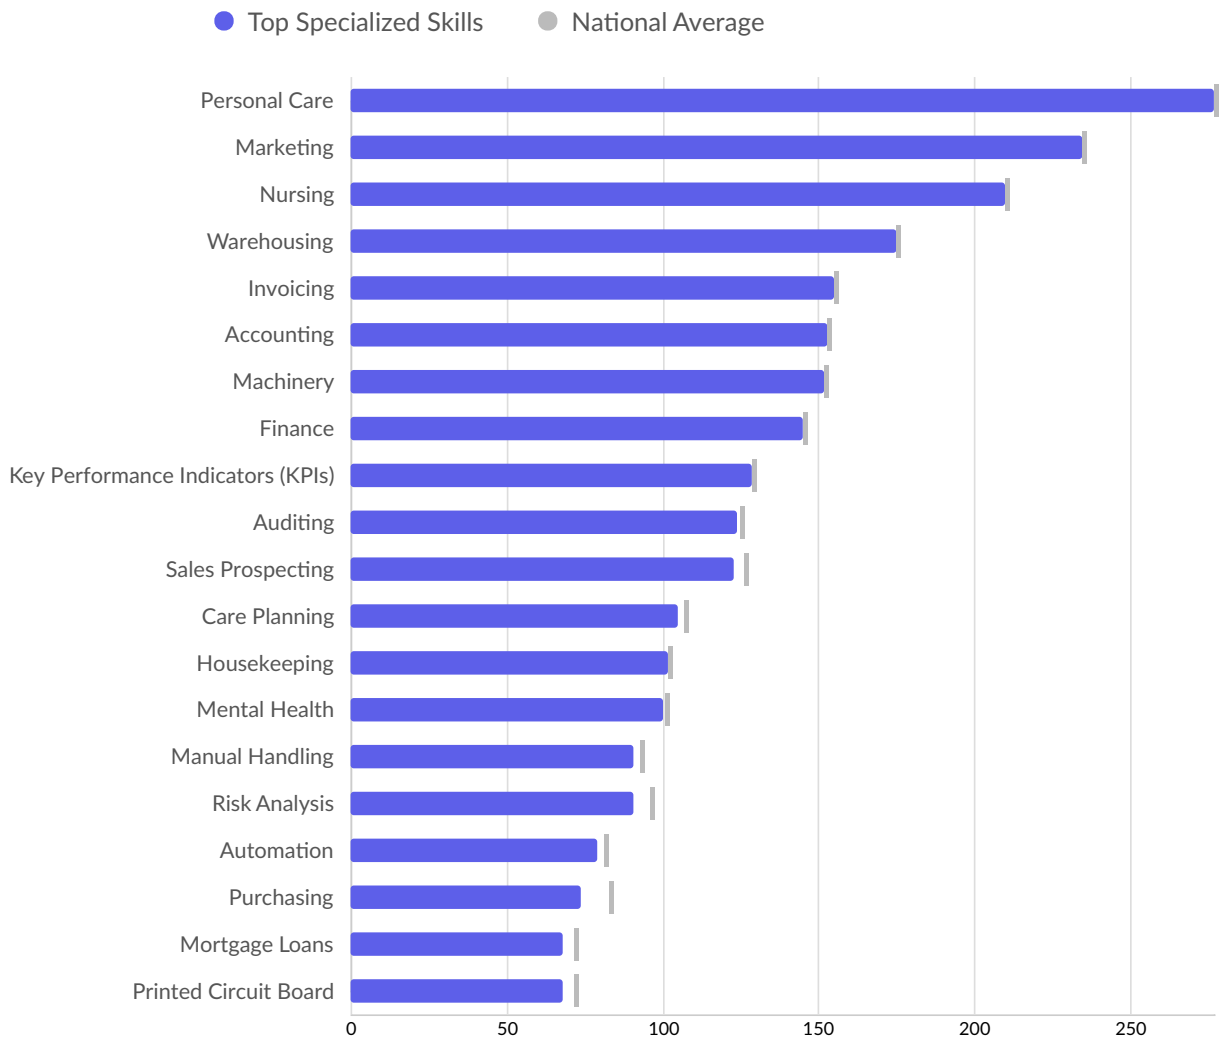

## Top County/Unitary Authorities Posting

County/Unitary Authority	Total/Unique (Mar 2021 - Feb 2023)	Posting Intensity	Median Posting Duration
Cheshire East	11,836 / 4,641	3 : 1 	35 days

## Top Gov't Office Regions Posting

Gov't Office Region	Total/Unique (Mar 2021 - Feb 2023)	Posting Intensity	Median Posting Duration
North West	11,836 / 4,641	3 : 1 	35 days

## Top Countries Posting

Country	Total/Unique (Mar 2021 - Feb 2023)	Posting Intensity	Median Posting Duration
England	11,836 / 4,641	3 : 1 	35 days

Top Specialized Skills	Unique Postings	National Average
Personal Care	277	277
Marketing	235	235
Nursing	210	210
Warehousing	175	175
Invoicing	155	155
Accounting	153	153
Machinery	152	152
Finance	145	145
Key Performance Indicators (KPIs)	129	129
Auditing	124	125
Sales Prospecting	123	126
Care Planning	105	107
Housekeeping	102	102