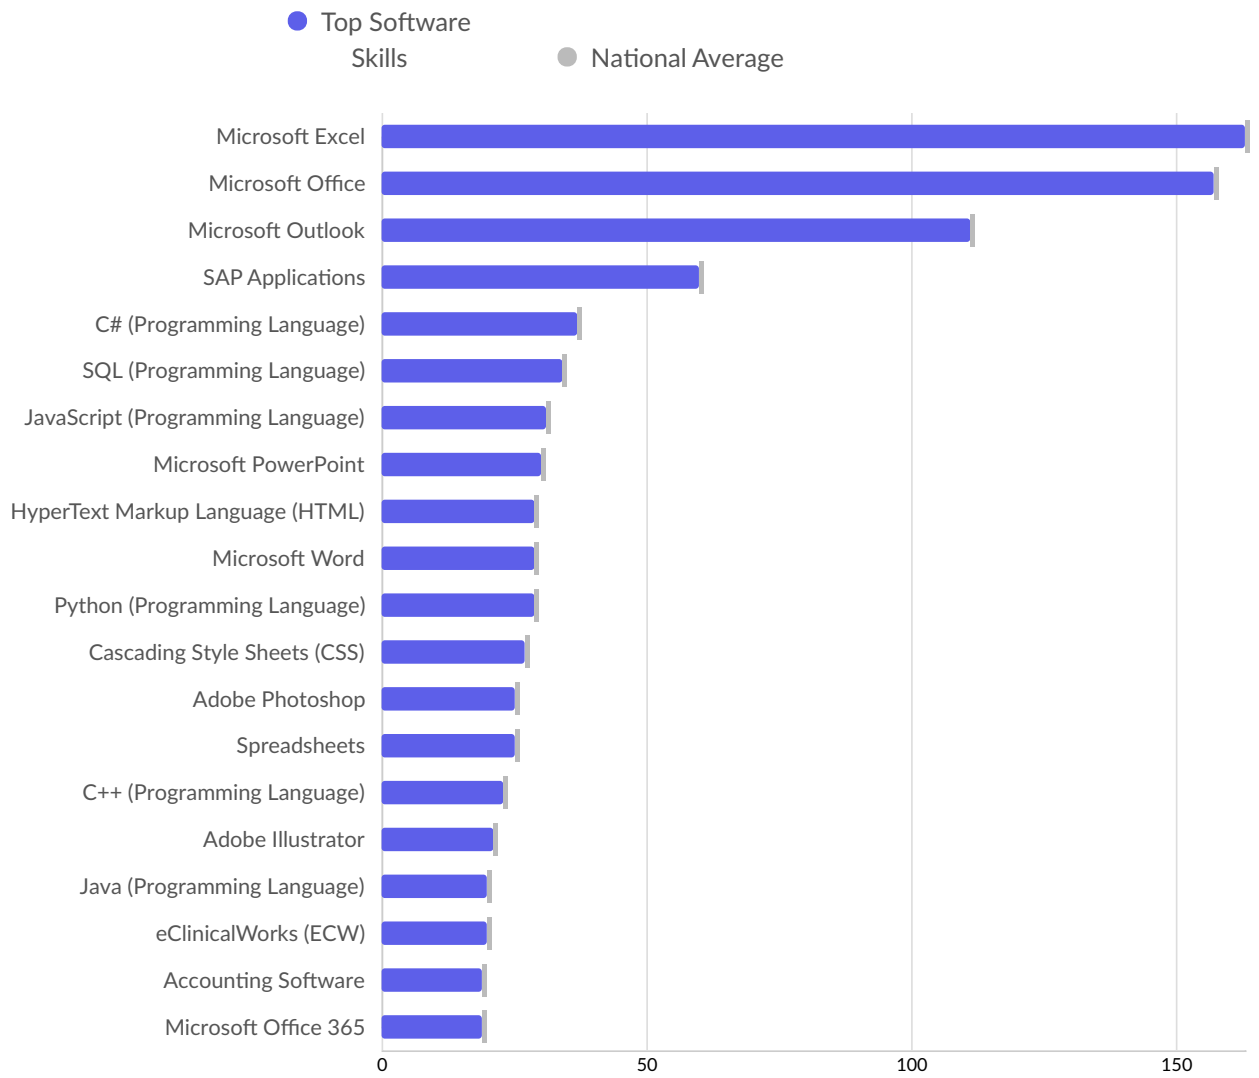

## Top Countries Posting

Country	Total/Unique (Mar 2021 - Feb 2023)	Posting Intensity	Median Posting Duration
England	11,836 / 4,641	3 : 1 	35 days

Top Specialized Skills	Unique Postings	National Average
Personal Care	277	277
Marketing	235	235
Nursing	210	210
Warehousing	175	175
Invoicing	155	155
Accounting	153	153
Machinery	152	152
Finance	145	145
Key Performance Indicators (KPIs)	129	129
Auditing	124	125
Sales Prospecting	123	126
Care Planning	105	107
Housekeeping	102	102

---

---

Mental Health	100	101
Manual Handling	91	93
Risk Analysis	91	96
Automation	79	81
Purchasing	74	83
Mortgage Loans	68	72
Printed Circuit Board	68	72

Top Common Skills	Unique Postings	National Average
Communications	1,137	1,137
Customer Service	709	710
Sales	568	568
Management	546	546
Detail Oriented	391	391
Operations	278	278
Planning	267	267
Leadership	236	236
Self-Motivation	233	233
Problem Solving	227	227
Teaching	227	227
Enthusiasm	207	207
Time Management	198	198

---

---

Willingness To Learn	171	171
Microsoft Excel	163	163
Mathematics	158	158
Microsoft Office	157	157
Interpersonal Communications	145	145
Administrative Functions	144	144
Writing	141	141

Top Software Skills	Unique Postings	National Average
Microsoft Excel	163	163
Microsoft Office	157	157
Microsoft Outlook	111	111
SAP Applications	60	60
C# (Programming Language)	37	37
SQL (Programming Language)	34	34
JavaScript (Programming Language)	31	31
Microsoft PowerPoint	30	30
HyperText Markup Language (HTML)	29	29
Microsoft Word	29	29
Python (Programming Language)	29	29
Cascading Style Sheets (CSS)	27	27