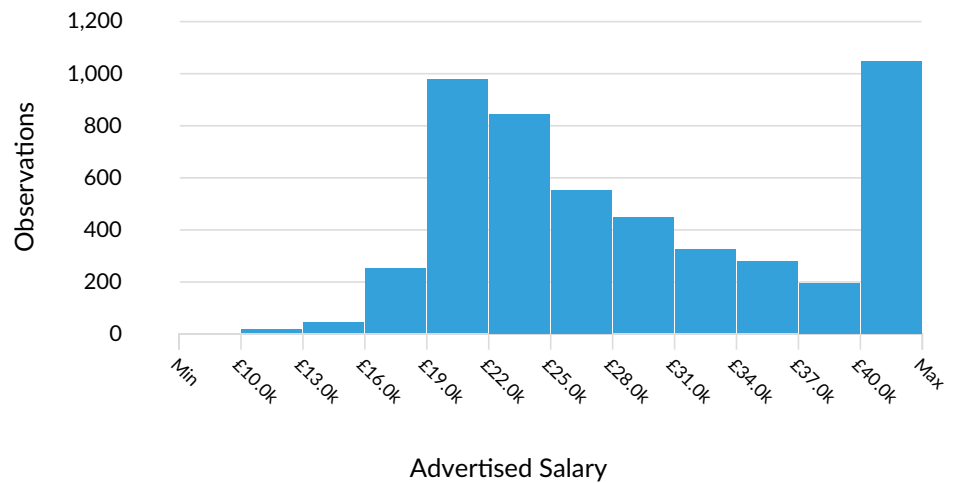

Wilmslow, Cheshire East

Minimum Experience Required: Any

Education Level: Any

Keyword Search:

Posting Type: Active Postings

Job Postings Summary

There were 22,778 total job postings for your selection from March 2021 to February 2023, of which 10,036 were unique. These numbers give us a Posting Intensity of 2-to-1, meaning that for every 2 postings there is 1 unique job posting.

This is close to the Posting Intensity for all other occupations and companies in the region (2-to-1), indicating that they are putting average effort toward hiring for this position.

Advertised Salary

There are 4,952 advertised salary observations (49% of the 10,036 matching postings).

£26.7k
Median Advertised Salary

Advertised Wage Trend

▲ 0.0% Mar 2021 - Feb 2023

£26.7k Median

4,953 Job Postings

Top Cities Posting