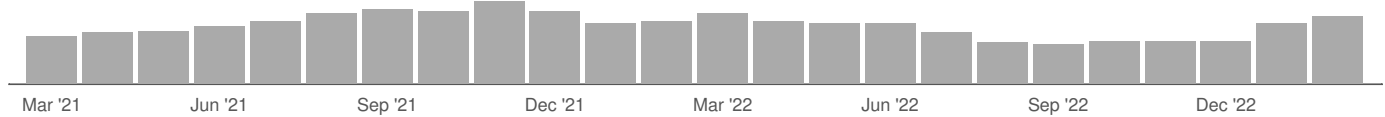

Wilmslow, Cheshire East

Minimum Experience Required: Any

Education Level: Any

Keyword Search:

Posting Type: Active Postings

Job Postings Summary

There were 22,778 total job postings for your selection from March 2021 to February 2023, of which 10,036 were unique. These numbers give us a Posting Intensity of 2-to-1, meaning that for every 2 postings there is 1 unique job posting.

There are 4,952 advertised salary observations (49% of the 10,036 matching postings).

£26.7k
Median Advertised Salary

Advertised Wage Trend

▲ 0.0% Mar 2021 - Feb 2023

£26.7k Median

4,953 Job Postings

Top Cities Posting