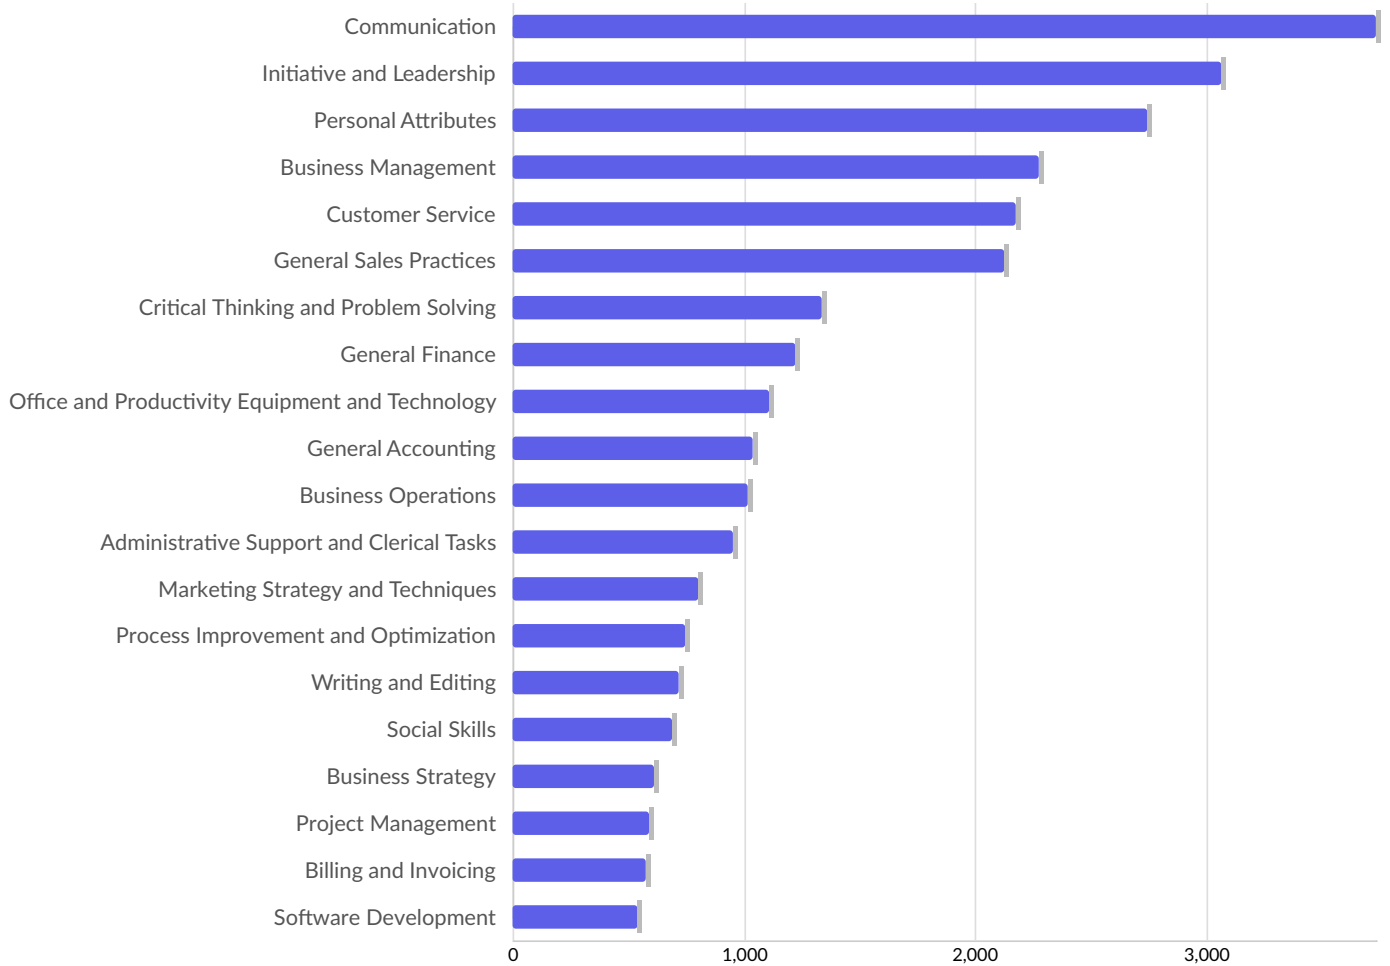

● Top Skill Subcategories ● National Average

Top Skill Subcategories	Unique Postings	National Average
Communication	3,731	3,731
Initiative and Leadership	3,065	3,065
Personal Attributes	2,741	2,741
Business Management	2,274	2,274
Customer Service	2,176	2,176
General Sales Practices	2,122	2,122
Critical Thinking and Problem Solving	1,336	1,336
General Finance	1,219	1,219
Office and Productivity Equipment and Technology	1,110	1,110
General Accounting	1,036	1,036
Business Operations	1,014	1,014
Administrative Support and Clerical Tasks	954	954
Marketing Strategy and Techniques	801	801