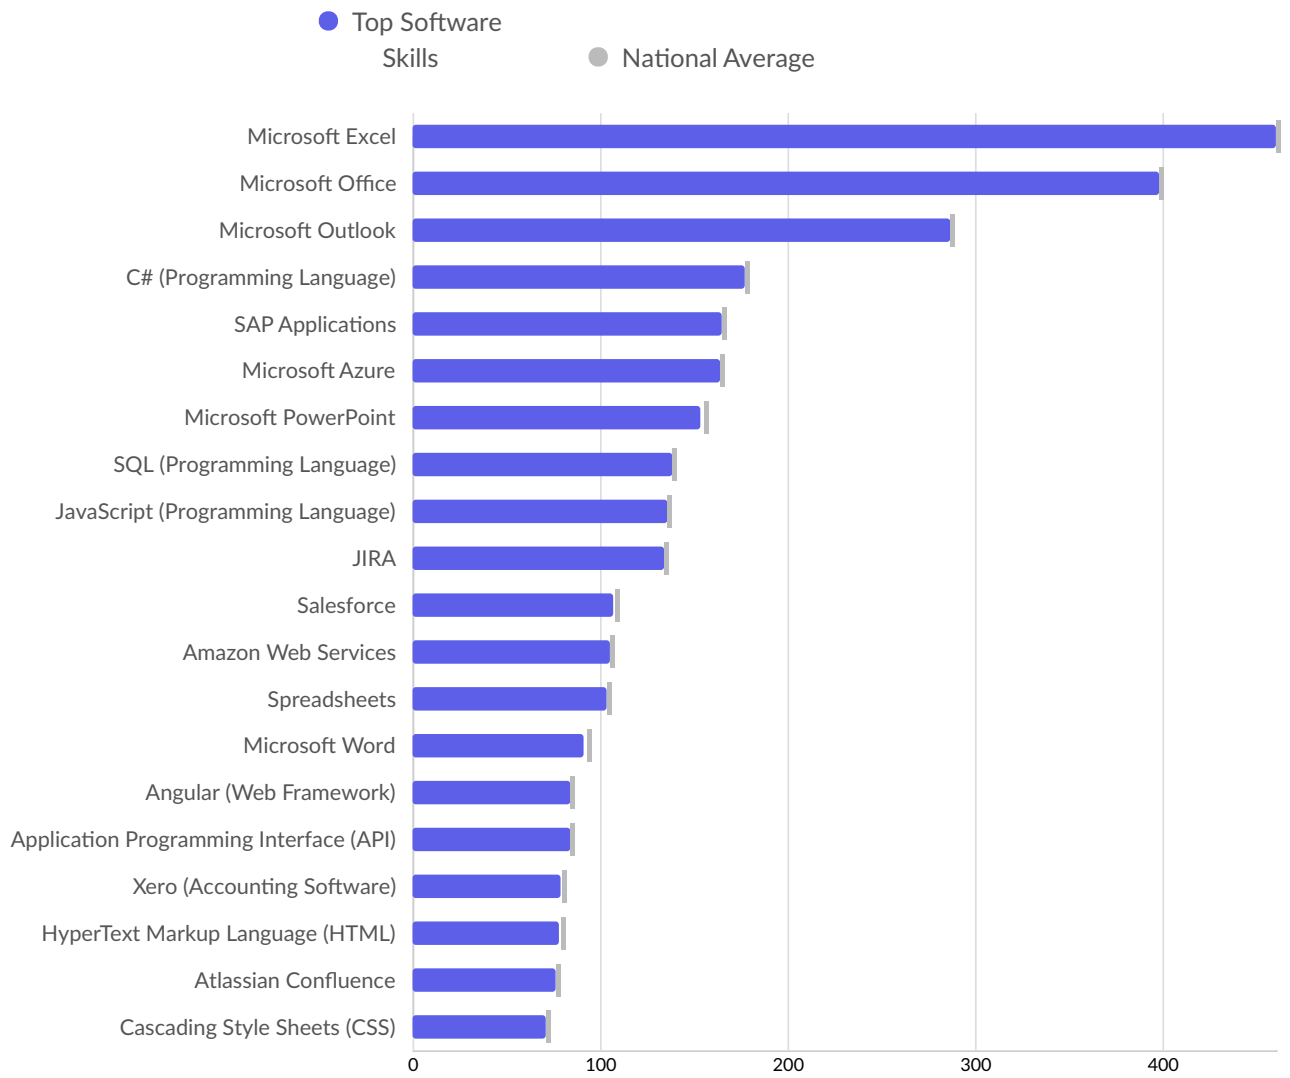

Top Software Skills	Unique Postings	National Average
Microsoft Excel	461	461
Microsoft Office	399	399
Microsoft Outlook	287	287
C# (Programming Language)	177	177
SAP Applications	165	165
Microsoft Azure	164	164
Microsoft PowerPoint	154	155
SQL (Programming Language)	139	139
JavaScript (Programming Language)	136	136
JIRA	134	134
Salesforce	107	108
Amazon Web Services	105	105