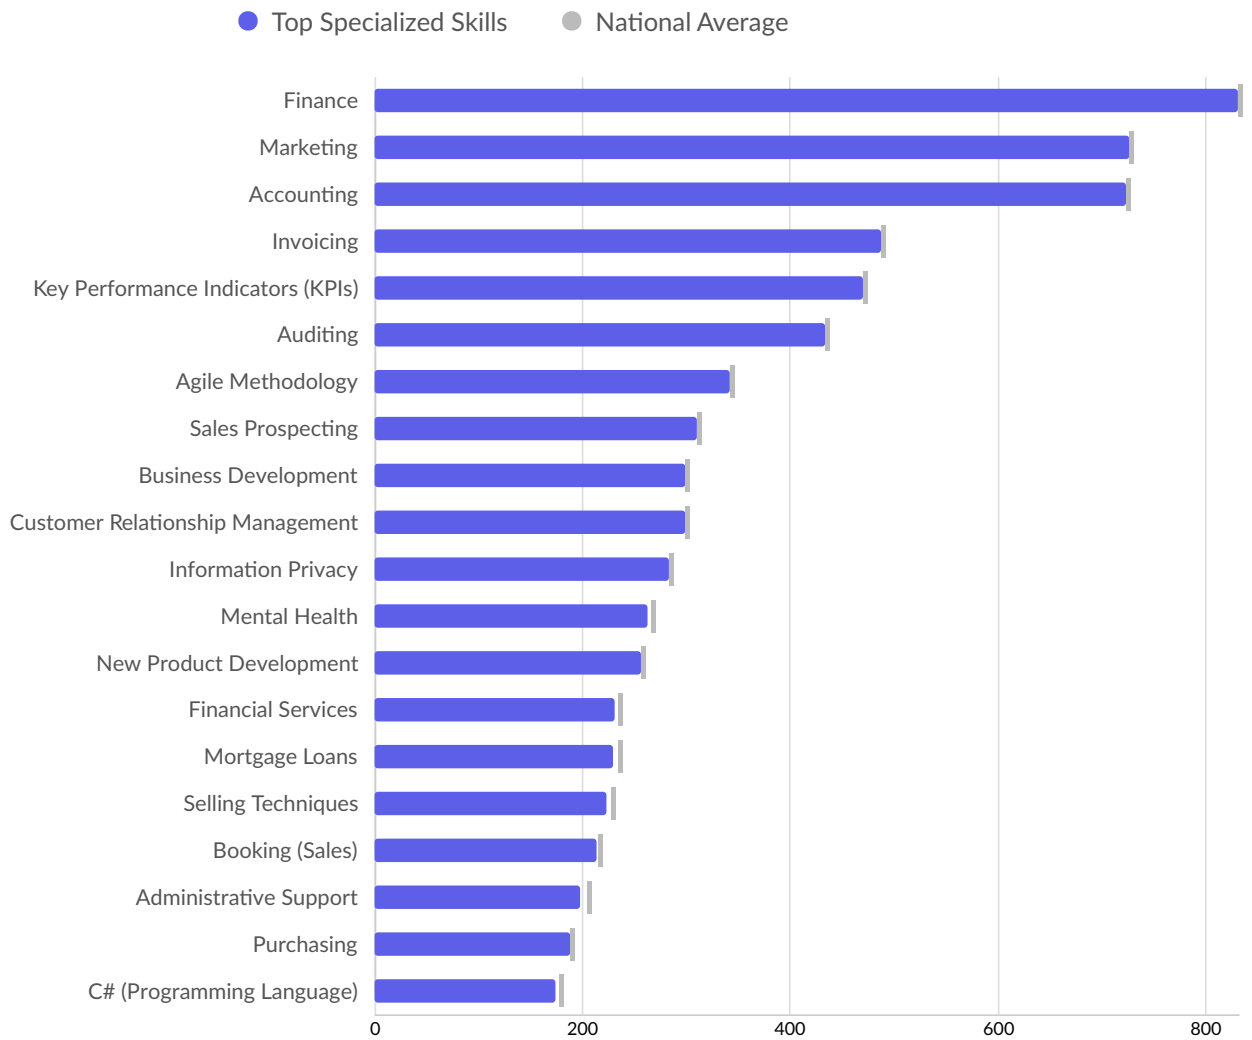

Top County/Unitary Authorities Posting

County/Unitary Authority	Total/Unique (Mar 2021 - Feb 2023)	Posting Intensity	Median Posting Duration
Cheshire East	22,778 / 10,036	2 : 1 	33 days

Top Gov't Office Regions Posting

Gov't Office Region	Total/Unique (Mar 2021 - Feb 2023)	Posting Intensity	Median Posting Duration
North West	22,778 / 10,036	2 : 1 	33 days

Top Countries Posting

Country	Total/Unique (Mar 2021 - Feb 2023)	Posting Intensity	Median Posting Duration
England	22,778 / 10,036	2 : 1 	33 days