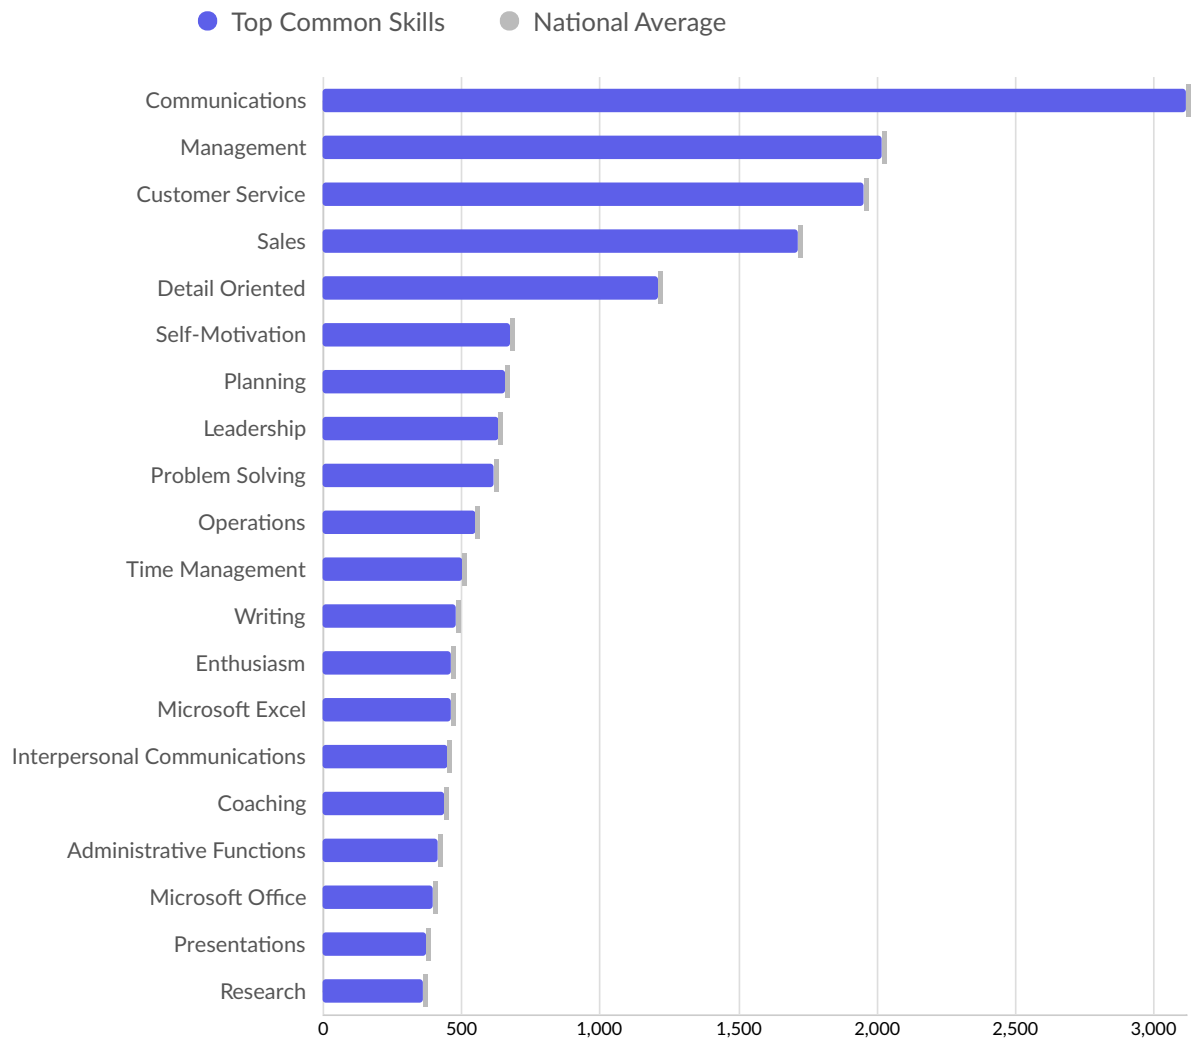

Top Common Skills	Unique Postings	National Average
Communications	3,118	3,118
Management	2,020	2,020
Customer Service	1,954	1,954
Sales	1,714	1,714
Detail Oriented	1,210	1,210
Self-Motivation	680	680
Planning	659	659
Leadership	638	638
Problem Solving	615	615
Operations	555	555
Time Management	506	506
Writing	482	482
Enthusiasm	464	464
Microsoft Excel		
Interpersonal Communications		
Coaching		
Administrative Functions		
Microsoft Office		
Presentations		
Research