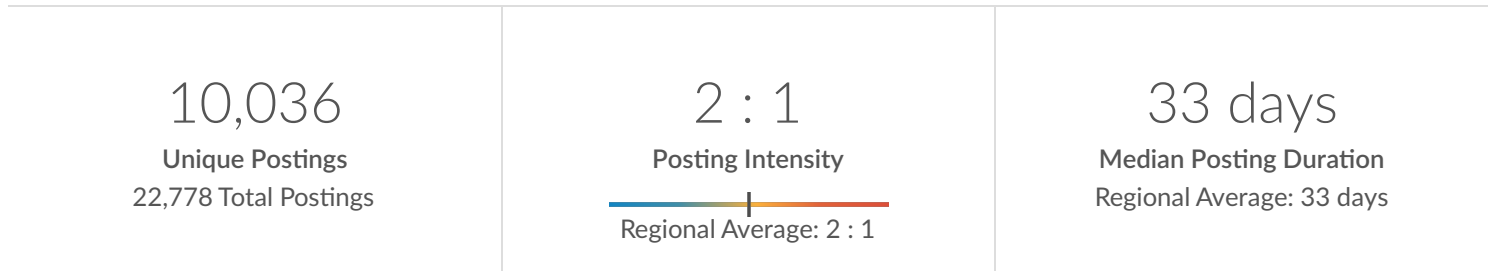

Wilmslow, Cheshire East

Minimum Experience Required: Any

Education Level: Any

Keyword Search:

Posting Type: Active Postings

Job Postings Summary

There were 22,778 total job postings for your selection from March 2021 to February 2023, of which 10,036 were unique. These numbers give us a Posting Intensity of 2-to-1, meaning that for every 2 postings there is 1 unique job posting.

This is close to the Posting Intensity for all other occupations and companies in the region (2-to-1), indicating that they are putting average effort toward hiring for this position.

Advertised Salary