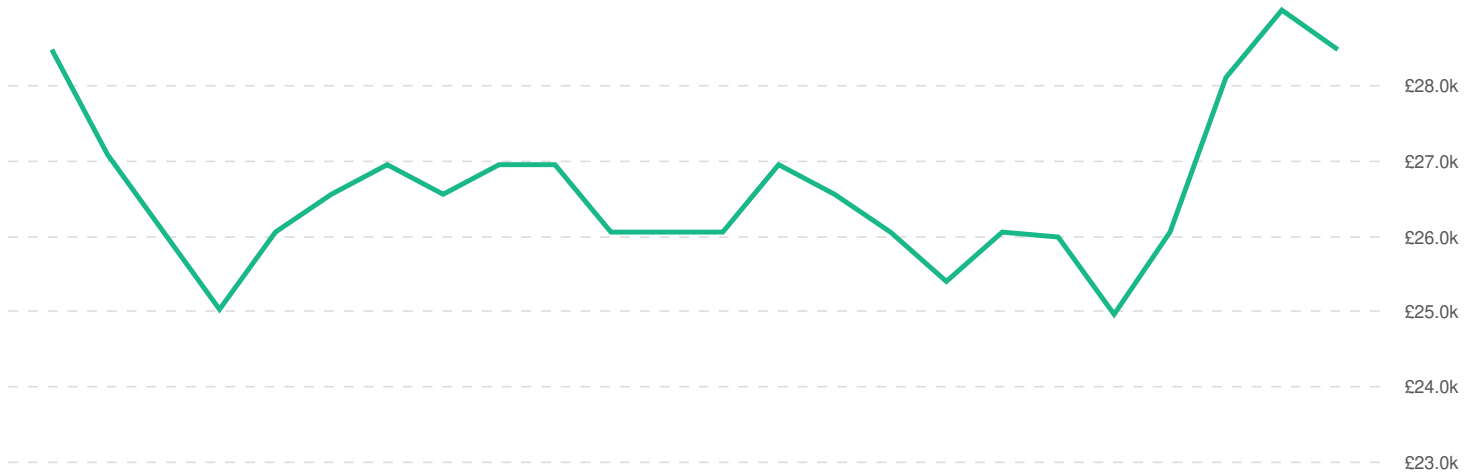

There are 4,952 advertised salary observations (49% of the 10,036 matching postings).

£26.7k
Median Advertised Salary

Advertised Wage Trend

▲ 0.0% Mar 2021 - Feb 2023

£26.7k Median

4,953 Job Postings

Top Cities Posting