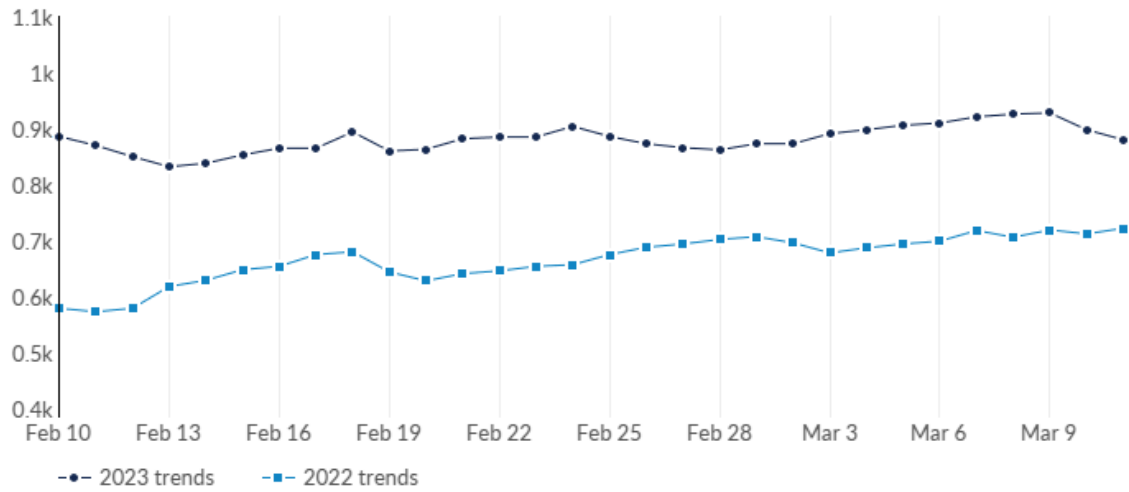

Unique Postings Trend

This view displays the most recent 30 days of job postings activity to show near-term trends. It does not reflect your timeframe.

Day	Unique Postings	Last Year's Unique Postings	% Change
February 10, 2023	886	579	+53.0%
February 11, 2023	870	573	+51.8%
February 12, 2023	850	579	+46.8%
February 13, 2023	832	618	+34.6%
February 14, 2023	838	629	+33.2%
February 15, 2023	853	648	+31.6%
February 16, 2023	865	654	+32.3%
February 17, 2023	865	675	+28.1%
February 18, 2023	894	680	+31.5%
February 19, 2023	860	644	+33.5%
February 20, 2023	863	628	+37.4%
February 21, 2023	882	641	+37.6%
February 22, 2023	885	646	+37.0%
February 23, 2023	885	654	+35.3%
February 24, 2023	904	657	+37.6%
February 25, 2023	886	675	+31.3%
February 26, 2023	873	688	+26.9%
February 27, 2023	866	694	+24.8%