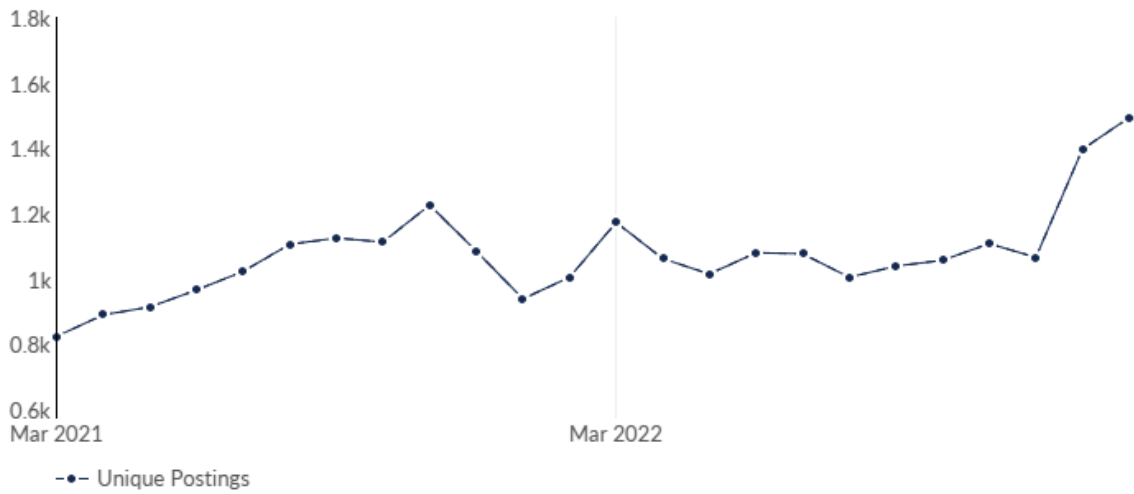

Unique Postings Trend

Month	Unique Postings	Posting Intensity
Feb 2023	1,494	2 : 1
Jan 2023	1,397	3 : 1
Dec 2022	1,066	3 : 1
Nov 2022	1,108	3 : 1
Oct 2022	1,057	3 : 1
Sep 2022	1,039	3 : 1
Aug 2022	1,005	3 : 1
Jul 2022	1,077	2 : 1
Jun 2022	1,080	2 : 1
May 2022	1,015	2 : 1
Apr 2022	1,062	2 : 1
Mar 2022	1,173	2 : 1