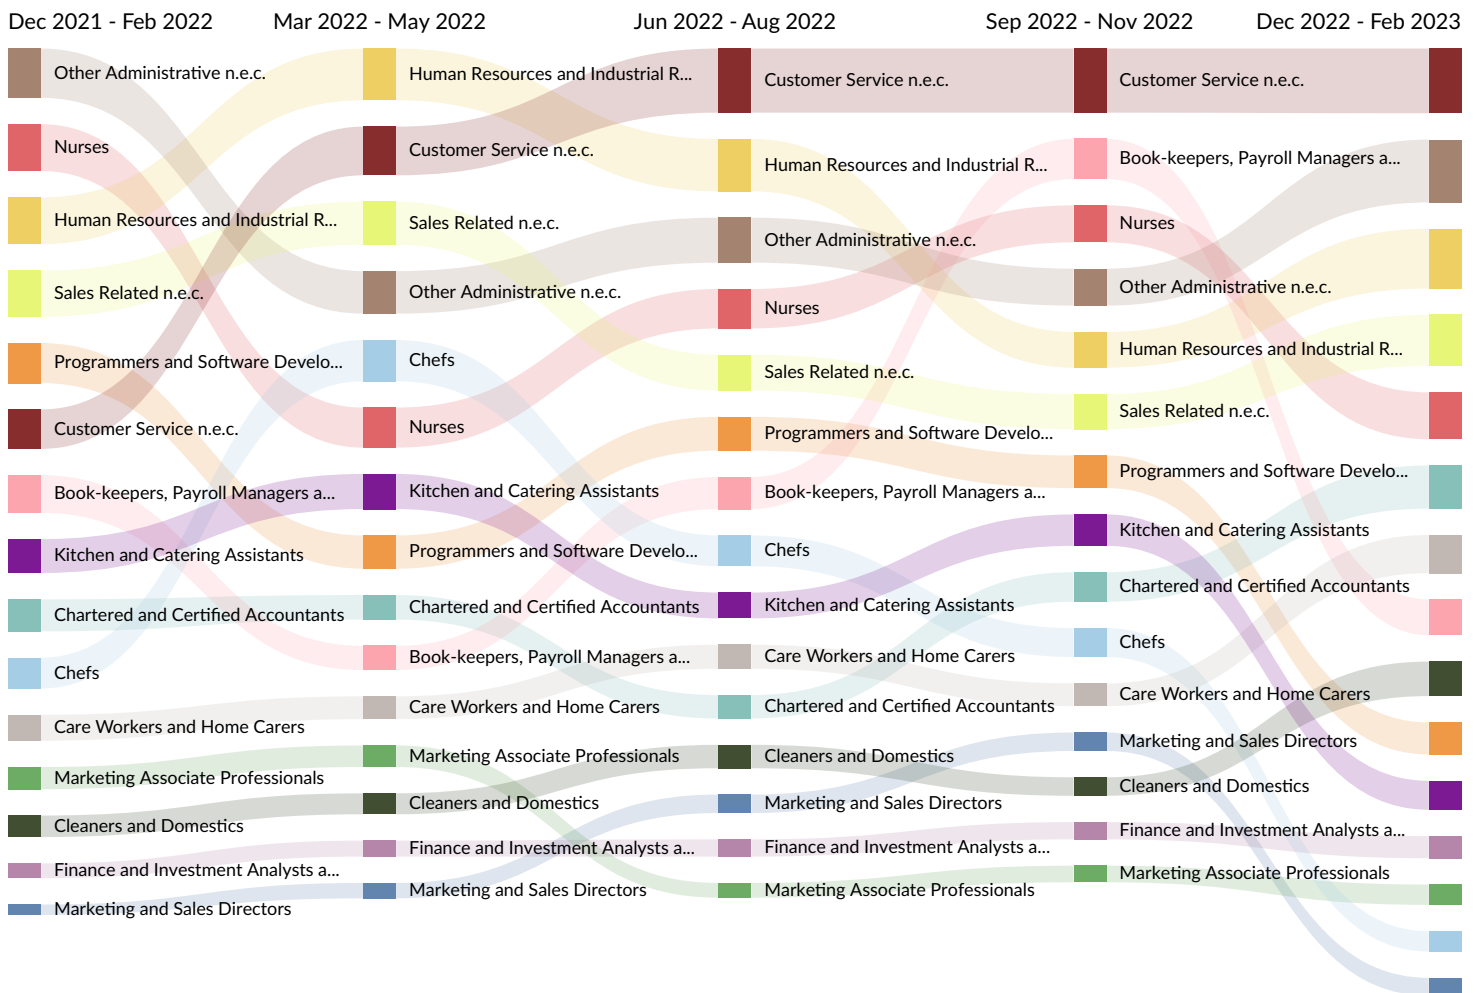

Process Improvement and Optimization	747	747
Writing and Editing	718	718
Social Skills	691	691
Business Strategy	614	614
Project Management	588	588
Billing and Invoicing	579	579
Software Development	540	540

Occupation Trends in Job Postings by Quarter

The chart below captures the postings trend for the top 15 occupations posted for based on your filters.