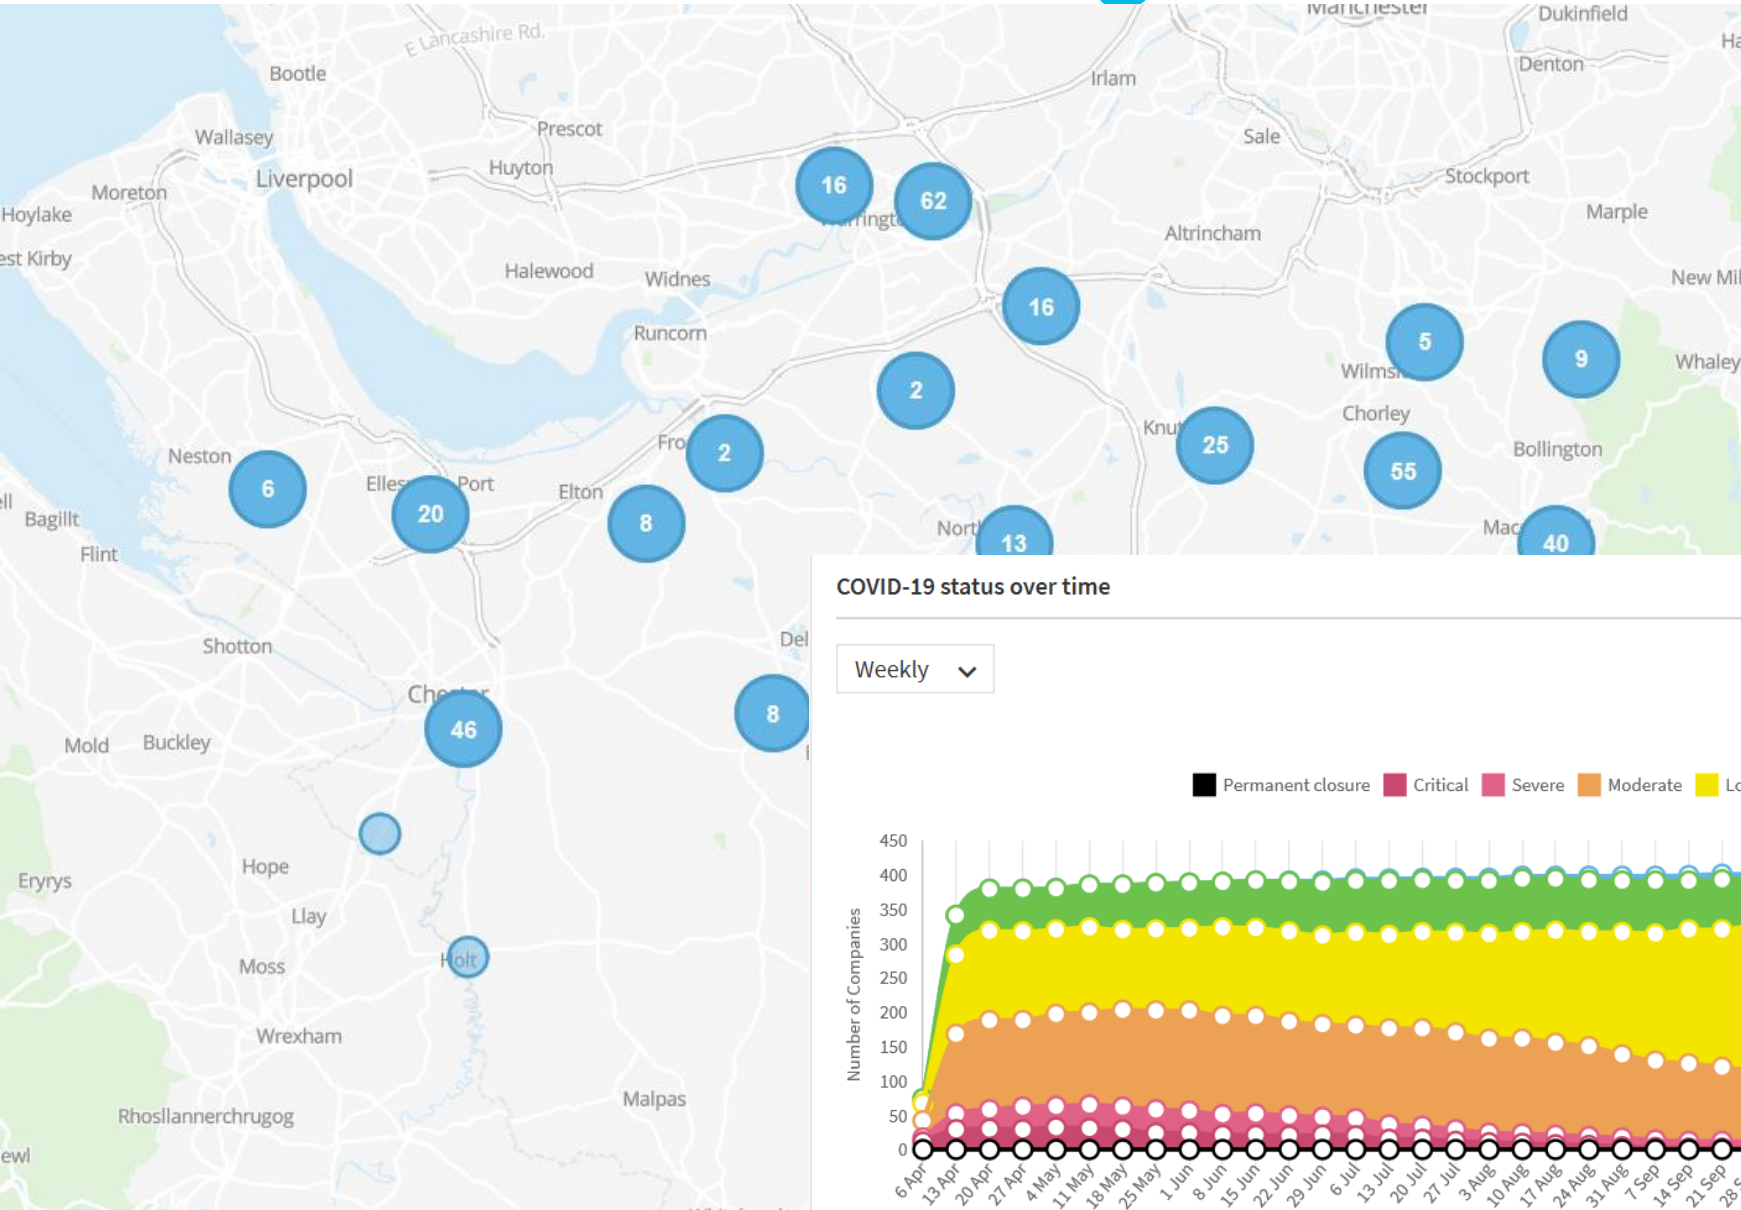

Growth Hub Outputs

Growth Hub

Current Financial Year

Select Staff

Total

Total Number of Enquiries

2,408

All Medium/High Intensity Referrals	438
Medium/High Intensity Mentoring Referrals	260
Medium/High Intensity Skills/Training Referrals	77
Medium/High Intensity Finance/Funding Referrals	44
Medium/High Intensity R & D Referrals	30
Medium/High Export/Import Referrals	0
All Referrals	1,045
All Mentoring Referrals	743

BEIS Reports - Unique Companies

Current Financial Year

Select Staff

Total

Light Touches - Businesses	2,391
Light Touches - Individuals	60
Medium Intensity Businesses	400

Weekly BEIS Covid/EU Transition Reports

Current Financial Year

Select Staff

Total

COVID Basic Enquiries	270
COVID Light Touch Enquiries	580
COVID Medium Intensity Enquiries	250
EU Transition Basic Enquiries	3
EU Transition Light Touch Enquiries	1,268
EU Transition Medium Intensity Enquiries	33

Growth Hub Intelligence