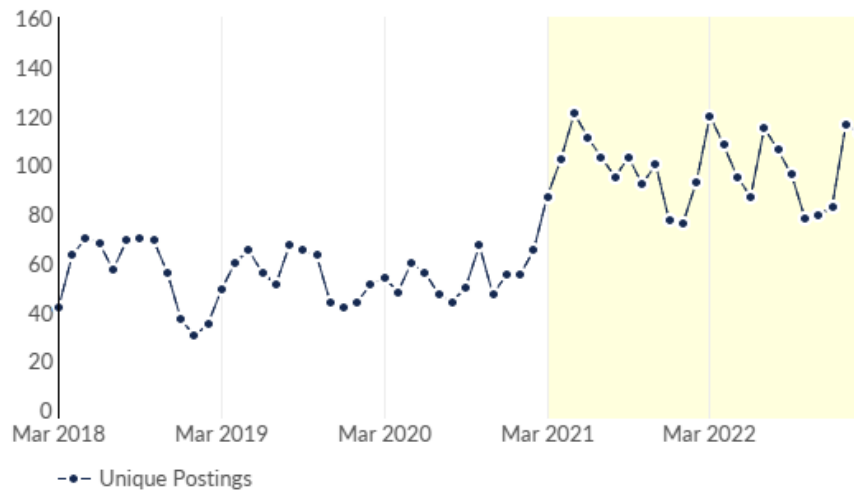

Minimum Experience Requirement Trends in Job Postings by Quarter

The chart below captures the trend for the experience requirements by quarter shown in postings in your region based on your filters.

Educational Requirement Trends in Job Postings by Quarter

The chart below captures the quarterly trend for the educational requirements shown in postings in your region based on your filters.

Remote Trends in Job Postings by Quarter

The chart below captures the remote posting trends based on your filters.

Unique Postings Trend

Month	Unique Postings	Posting Intensity
Feb 2023	113	2 : 1
Jan 2023	116	2 : 1
Dec 2022	83	3 : 1
Nov 2022	79	3 : 1
Oct 2022	78	3 : 1
Sep 2022	96	3 : 1
Aug 2022	106	2 : 1
Jul 2022	115	2 : 1
Jun 2022	87	2 : 1
May 2022	95	2 : 1
Apr 2022	108	2 : 1
Mar 2022	120	2 : 1