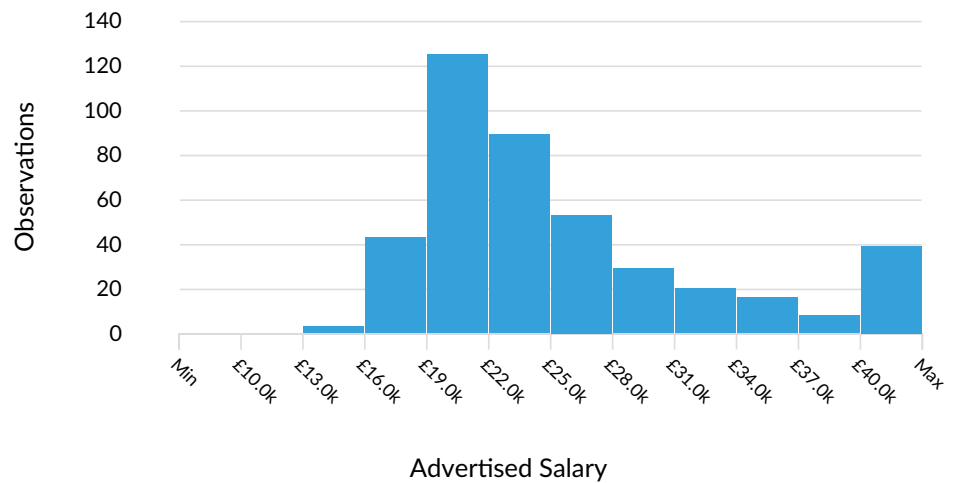

Advertised Salary

There are 425 advertised salary observations (47% of the 913 matching postings).

£22.8k
Median Advertised Salary