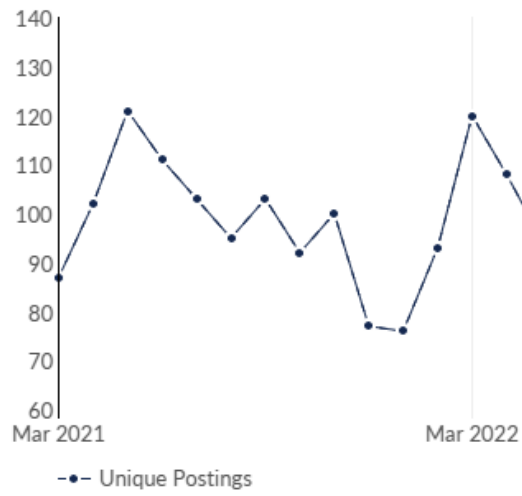

Unique Postings Trend

Month	Unique Postings	Posting Intensity
Feb 2023	113	2 : 1
Jan 2023	116	2 : 1
Dec 2022	83	3 : 1
Nov 2022	79	3 : 1
Oct 2022	78	3 : 1
Sep 2022	96	3 : 1
Aug 2022	106	2 : 1
Jul 2022	115	2 : 1
Jun 2022	87	2 : 1
May 2022	95	2 : 1
Apr 2022	108	2 : 1
Mar 2022	120	2 : 1