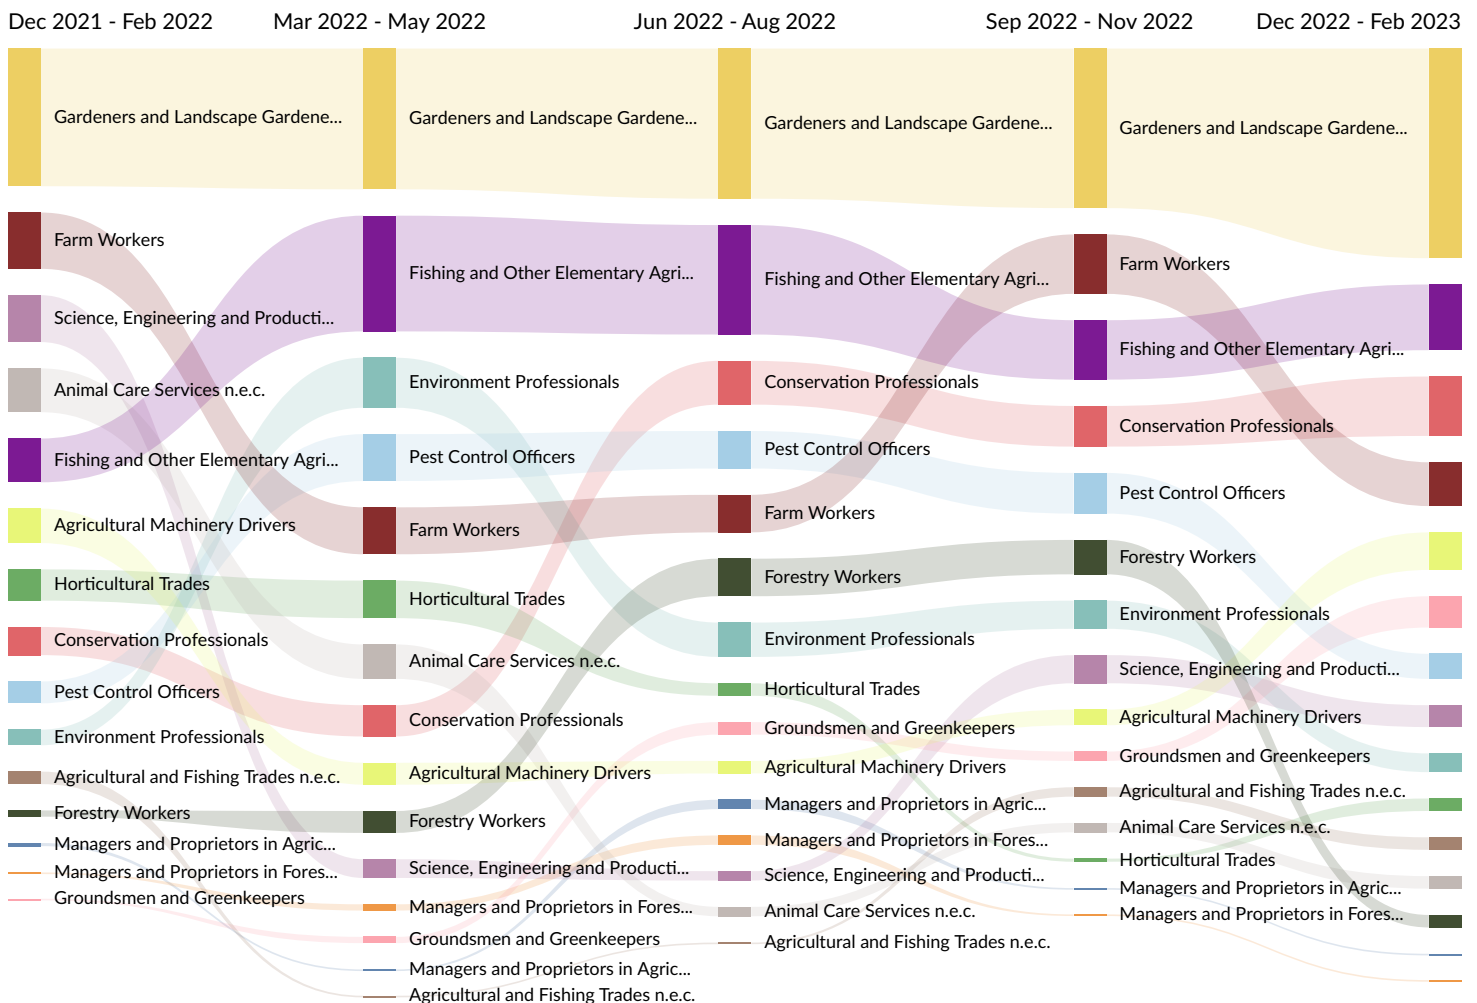

Inventory and Warehousing	49	45
Power Tools	49	61
Risk Management	45	33
Social Skills	41	31
Occupational Health and Safety	36	37
Physical Abilities	34	28
Property Law	34	21

Occupation Trends in Job Postings by Quarter

The chart below captures the postings trend for the top 15 occupations posted for based on your filters.