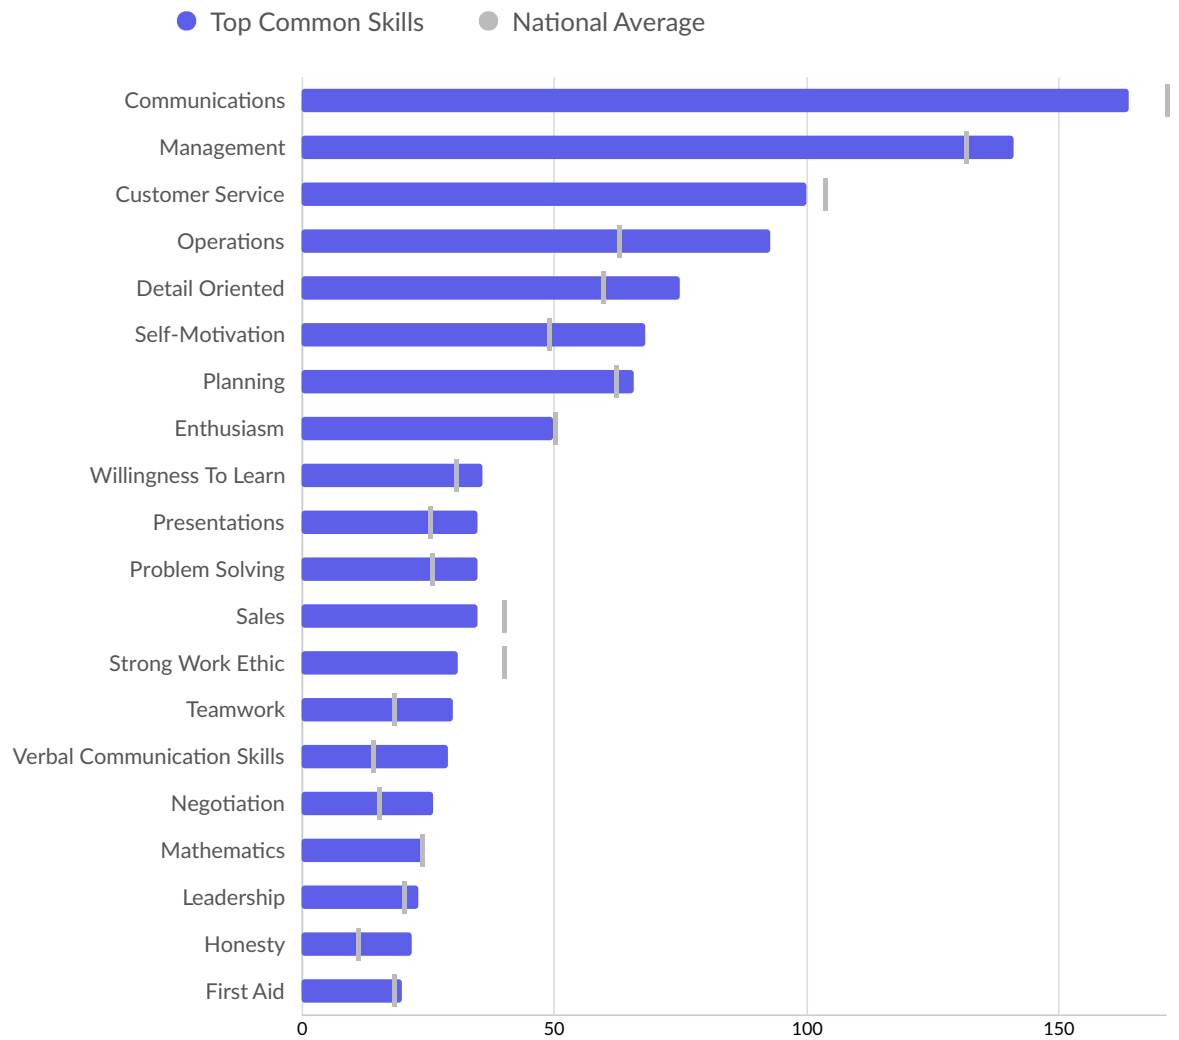

Top Common Skills	Unique Postings	National Average
Communications	164	171
Management	141	131
Customer Service	100	103
Operations	93	63
Detail Oriented	75	59
Self-Motivation	68	49
Planning	66	62
Enthusiasm	50	50
Willingness To Learn	36	30
Presentations	35	25
Problem Solving	35	25
Sales	35	40
Strong Work Ethic	31	40