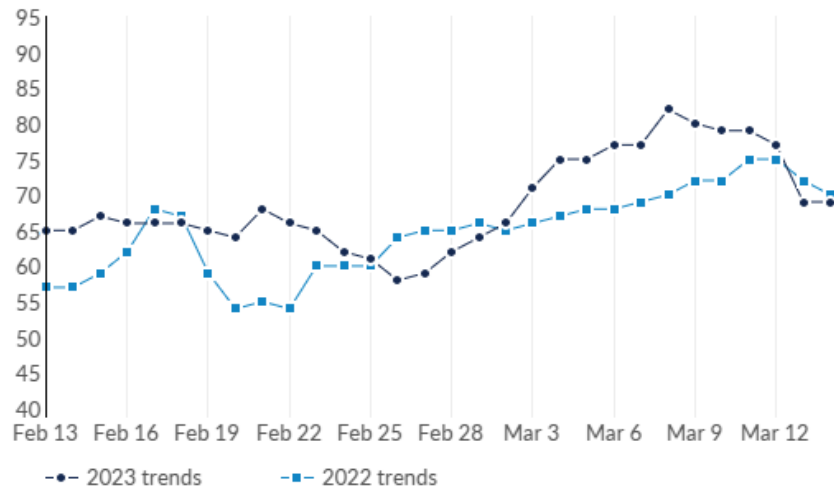

Unique Postings Trend

This view displays the most recent 30 days of job postings activity to show near-term trends. It does not reflect your timeframe.

Day	Unique Postings	Last Year's Unique Postings	% Change
February 13, 2023	65	57	+14.0%
February 14, 2023	65	57	+14.0%
February 15, 2023	67	59	+13.6%
February 16, 2023	66	62	+6.5%
February 17, 2023	66	68	-2.9%
February 18, 2023	66	67	-1.5%
February 19, 2023	65	59	+10.2%
February 20, 2023	64	54	+18.5%
February 21, 2023	68	55	+23.6%
February 22, 2023	66	54	+22.2%
February 23, 2023	65	60	+8.3%
February 24, 2023	62	60	+3.3%
February 25, 2023	61	60	+1.7%
February 26, 2023	58	64	-9.4%
February 27, 2023	59	65	-9.2%
February 28, 2023	62	65	-4.6%
March 1, 2023	64	66	-3.0%
March 2, 2023	66	65	+1.5%