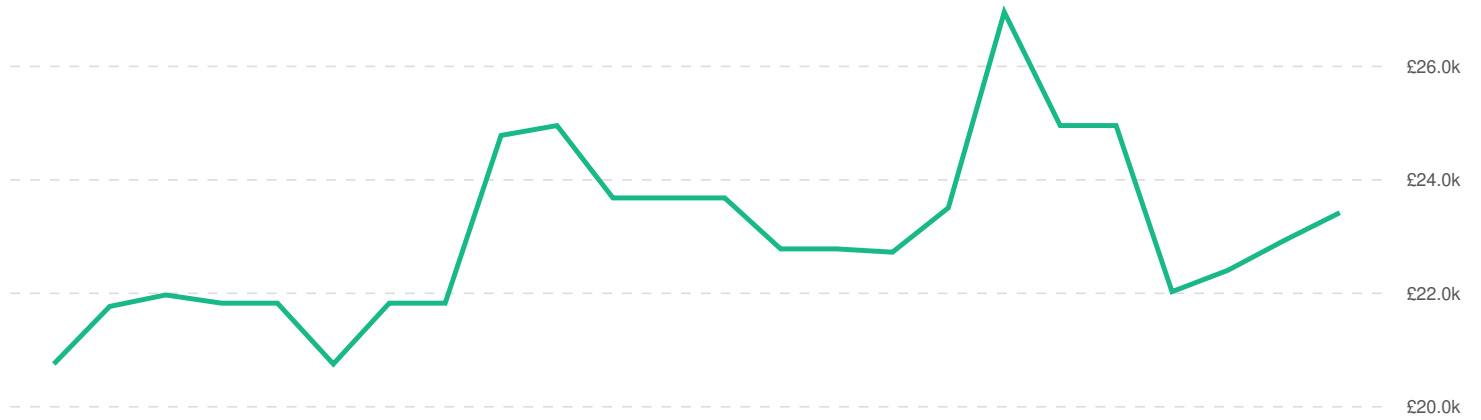

There are 425 advertised salary observations (47% of the 913 matching postings).

£22.8k
Median Advertised Salary

Advertised Wage Trend

▲ 13.0% Mar 2021 - Feb 2023

£22.8k Median

425 Job Postings

Top Cities Posting