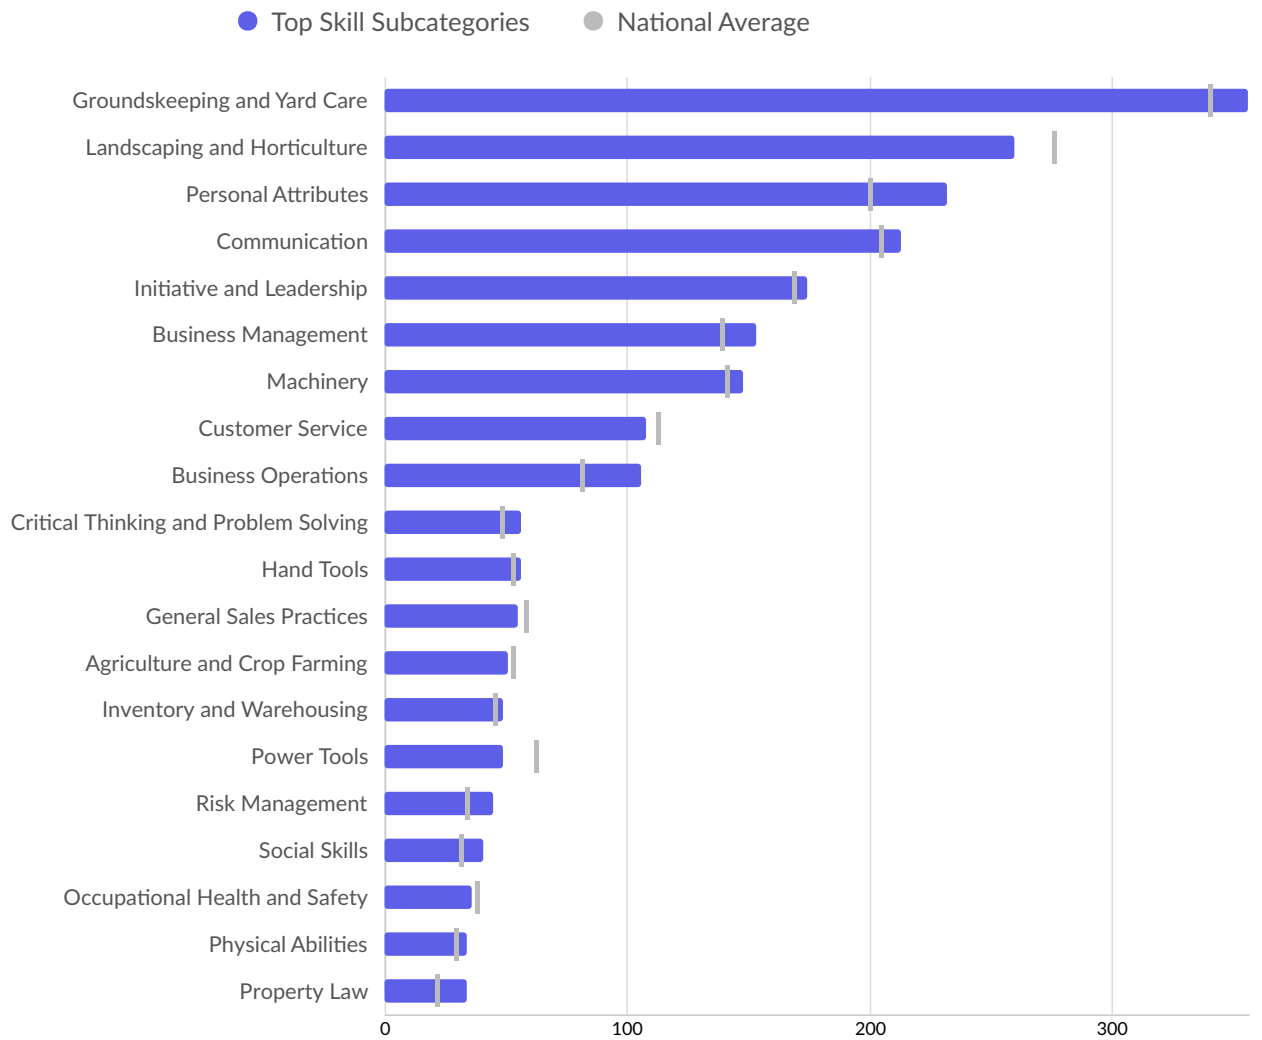

Top Skill Subcategories	Unique Postings	National Average
Groundskeeping and Yard Care	356	339
Landscaping and Horticulture	260	275
Personal Attributes	232	199
Communication	213	204
Initiative and Leadership	174	168
Business Management	153	138
Machinery	148	140
Customer Service	108	112
Business Operations	106	81
Critical Thinking and Problem Solving	56	47
Hand Tools	56	52
General Sales Practices	55	58
Agriculture and Crop Farming	51	52
Inventory and Warehousing	51	52
Power Tools	51	52
Risk Management	51	52
Social Skills	51	52
Occupational Health and Safety	51	52
Physical Abilities	51	52
Property Law	51	52