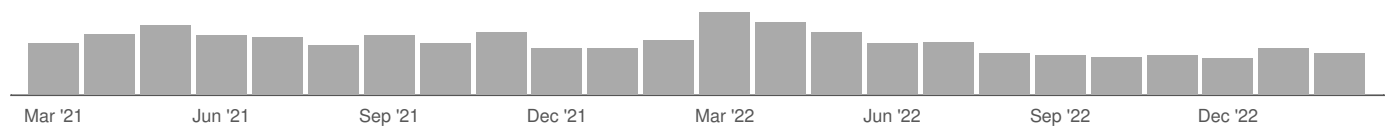

There are 425 advertised salary observations (47% of the 913 matching postings).

£22.8k
Median Advertised Salary

Advertised Wage Trend

▲ 13.0% Mar 2021 - Feb 2023

£22.8k Median

425 Job Postings

Top Cities Posting