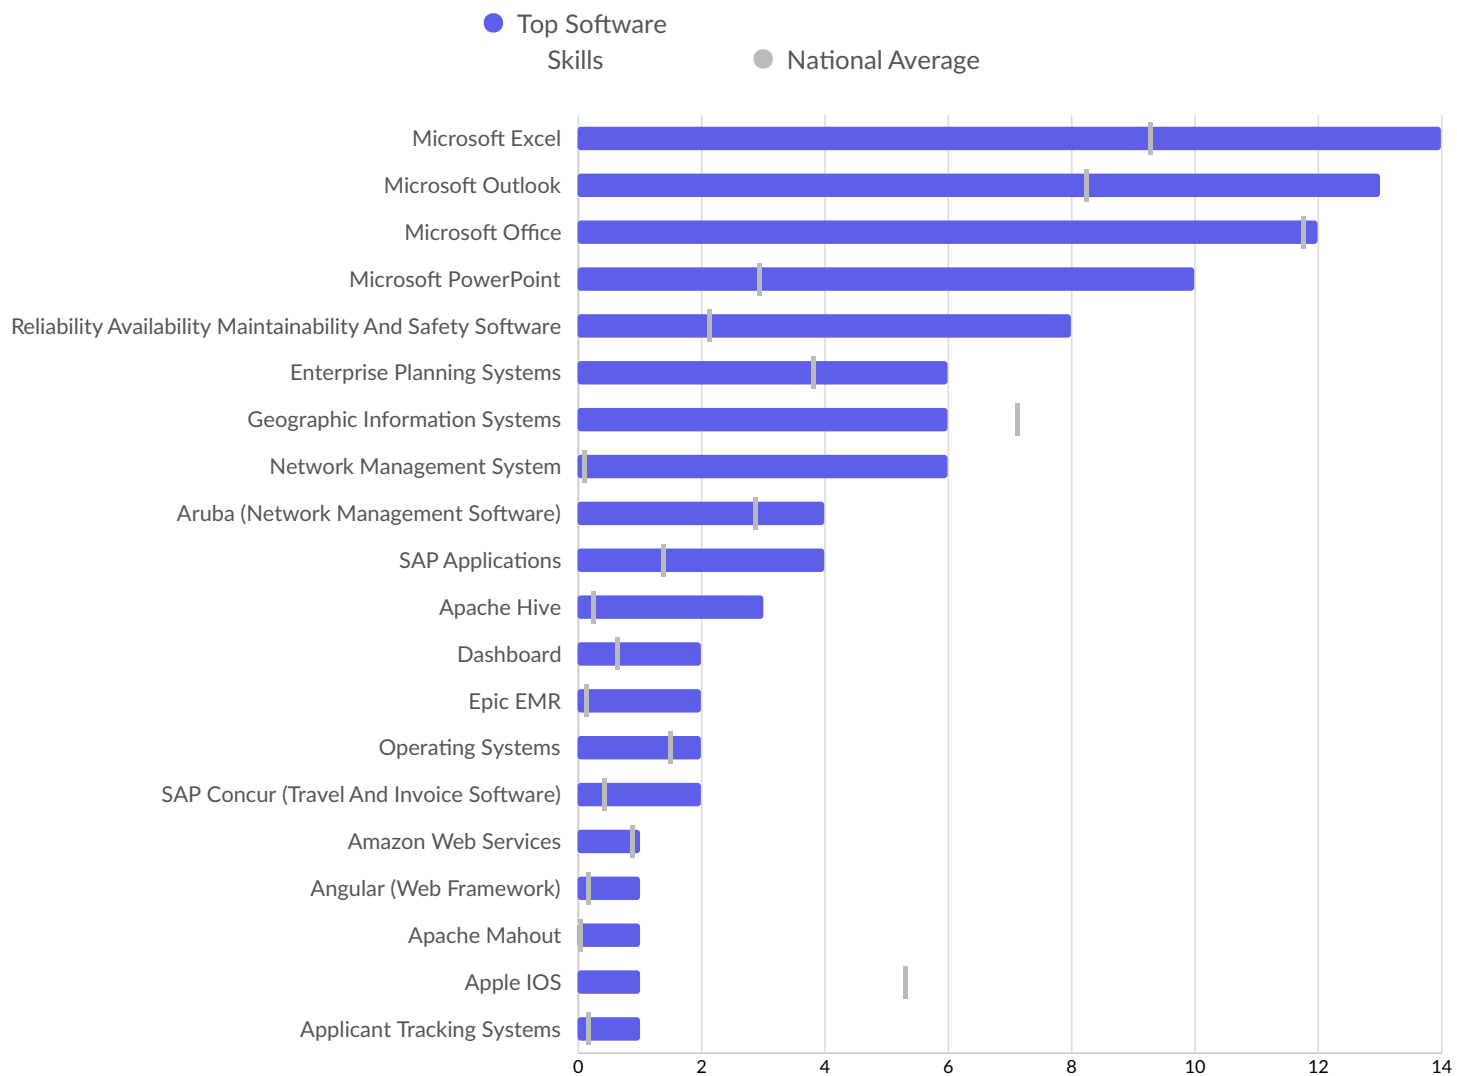

Top Software Skills	Unique Postings	National Average
Microsoft Excel	14	9
Microsoft Outlook	13	8
Microsoft Office	12	12
Microsoft PowerPoint	10	3
Reliability Availability Maintainability And Safety Software	8	2
Enterprise Planning Systems	6	4
Geographic Information Systems	6	7
Network Management System	6	0
Aruba (Network Management Software)	4	3
SAP Applications	4	1
Apache Hive	3	0
Dashboard	2	1