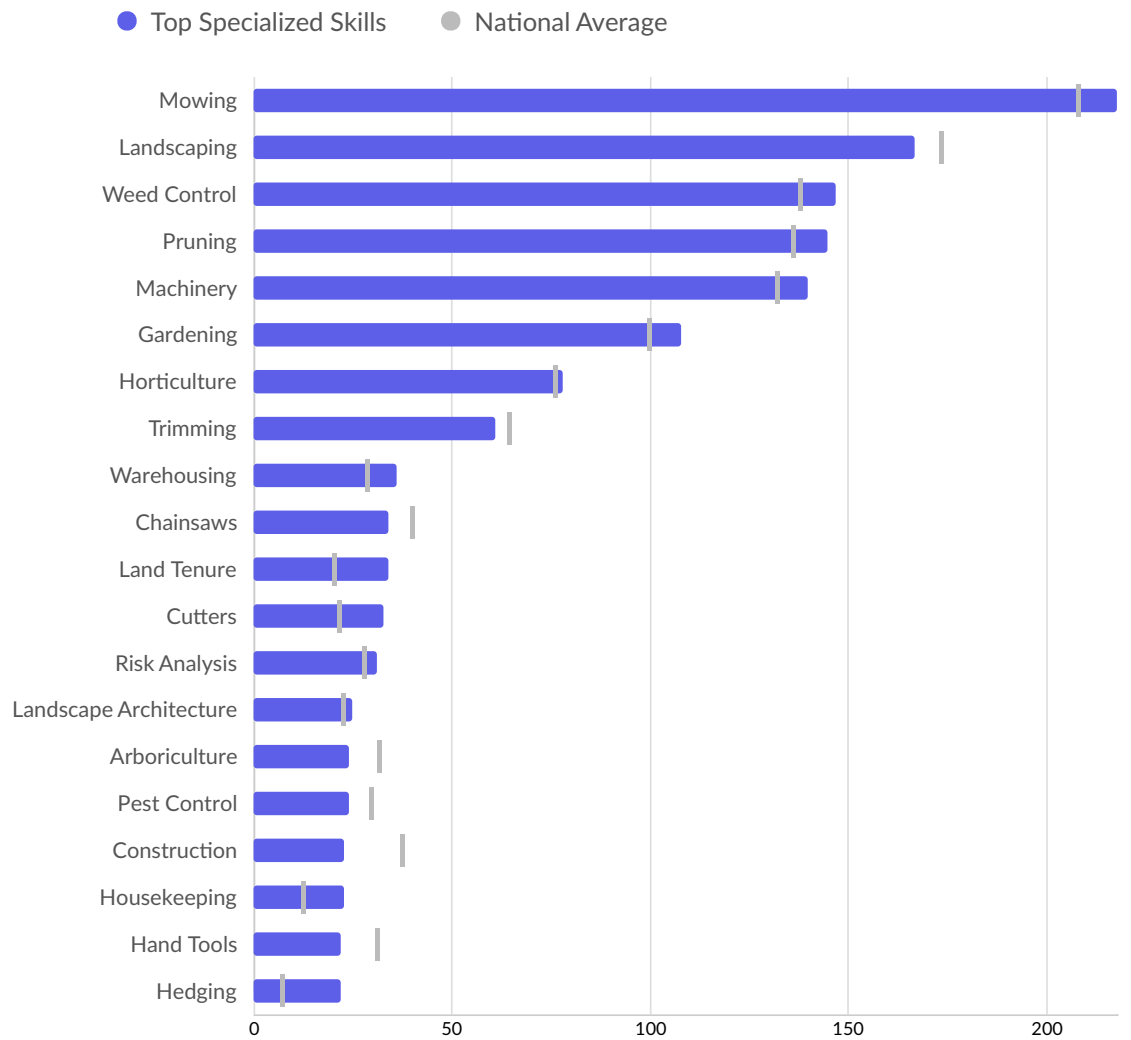

Top County/Unitary Authorities Posting

County/Unitary Authority	Total/Unique (Mar 2021 - Feb 2023)	Posting Intensity	Median Posting Duration
Cheshire West and Chester	704 / 350	2 : 1 	35 days
Cheshire East	624 / 344	2 : 1 	34 days
Warrington	464 / 219	2 : 1 	32 days

Top Gov't Office Regions Posting

Gov't Office Region	Total/Unique (Mar 2021 - Feb 2023)	Posting Intensity	Median Posting Duration
North West	8,517 / 4,382	2 : 1 	33 days

Top Countries Posting

Country	Total/Unique (Mar 2021 - Feb 2023)	Posting Intensity	Median Posting Duration
England	92,642 / 46,193	2 : 1 	33 days