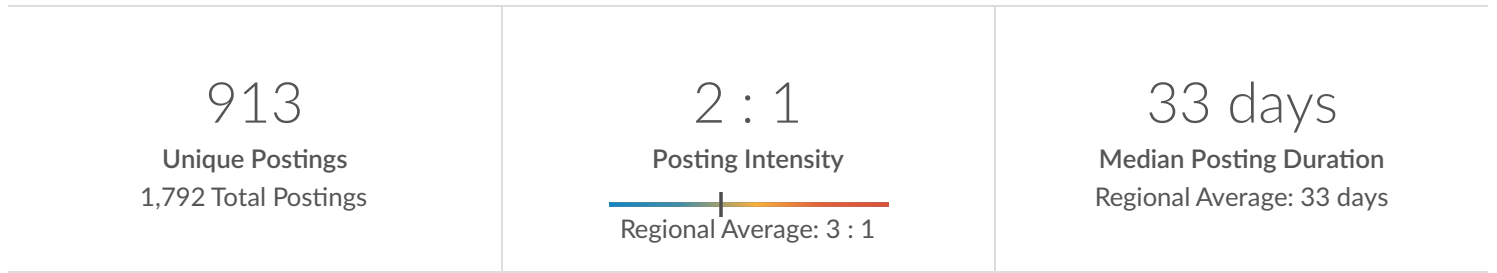

Lightcast Occupations:

Results should include

Code	Description
------	-------------

2	Agriculture, Horticulture, & the Outdoors
---	---

Minimum Experience Required: Any

Education Level: Any

Keyword Search:

Posting Type: Active Postings

Job Postings Summary

There were 1,792 total job postings for your selection from March 2021 to February 2023, of which 913 were unique. These numbers give us a Posting Intensity of 2-to-1, meaning that for every 2 postings there is 1 unique job posting.