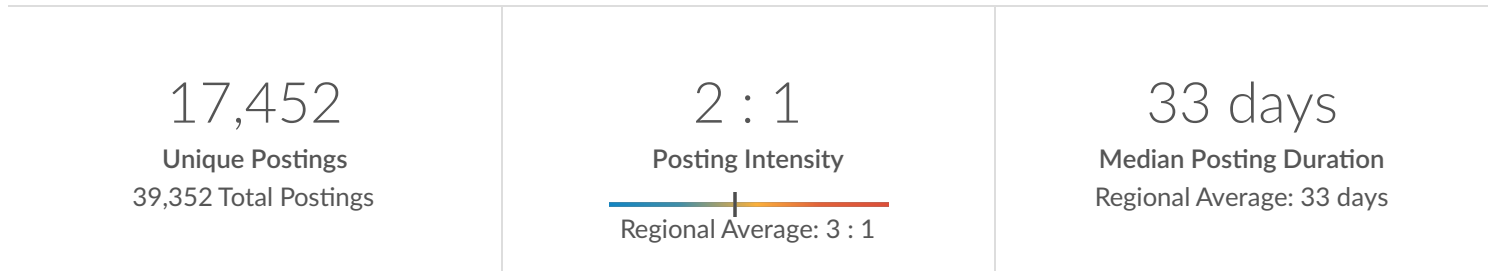

Lightcast Occupations:

Results should include

Code	Description
------	-------------

7	Education and Training
---	------------------------

Minimum Experience Required: Any

Education Level: Any

Keyword Search:

Posting Type: Active Postings

Job Postings Summary

There were 39,352 total job postings for your selection from March 2021 to February 2023, of which 17,452 were unique. These numbers give us a Posting Intensity of 2-to-1, meaning that for every 2 postings there is 1 unique job posting.