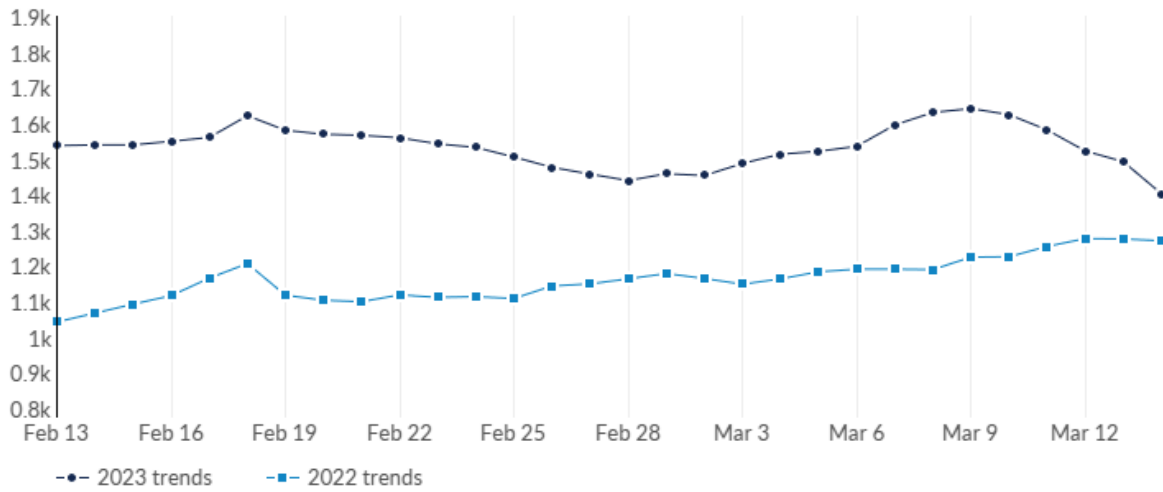

Unique Postings Trend

This view displays the most recent 30 days of job postings activity to show near-term trends. It does not reflect your timeframe.

Day	Unique Postings	Last Year's Unique Postings	% Change
February 13, 2023	1,538	1,043	+47.5%
February 14, 2023	1,540	1,068	+44.2%
February 15, 2023	1,540	1,093	+40.9%
February 16, 2023	1,550	1,117	+38.8%
February 17, 2023	1,561	1,166	+33.9%
February 18, 2023	1,622	1,207	+34.4%
February 19, 2023	1,581	1,118	+41.4%
February 20, 2023	1,570	1,104	+42.2%
February 21, 2023	1,567	1,100	+42.5%
February 22, 2023	1,560	1,119	+39.4%
February 23, 2023	1,543	1,112	+38.8%
February 24, 2023	1,533	1,114	+37.6%
February 25, 2023	1,506	1,109	+35.8%
February 26, 2023	1,477	1,144	+29.1%
February 27, 2023	1,458	1,150	+26.8%
February 28, 2023	1,440	1,164	+23.7%
March 1, 2023	1,459	1,179	+23.7%
March 2, 2023	1,454	1,165	+24.8%