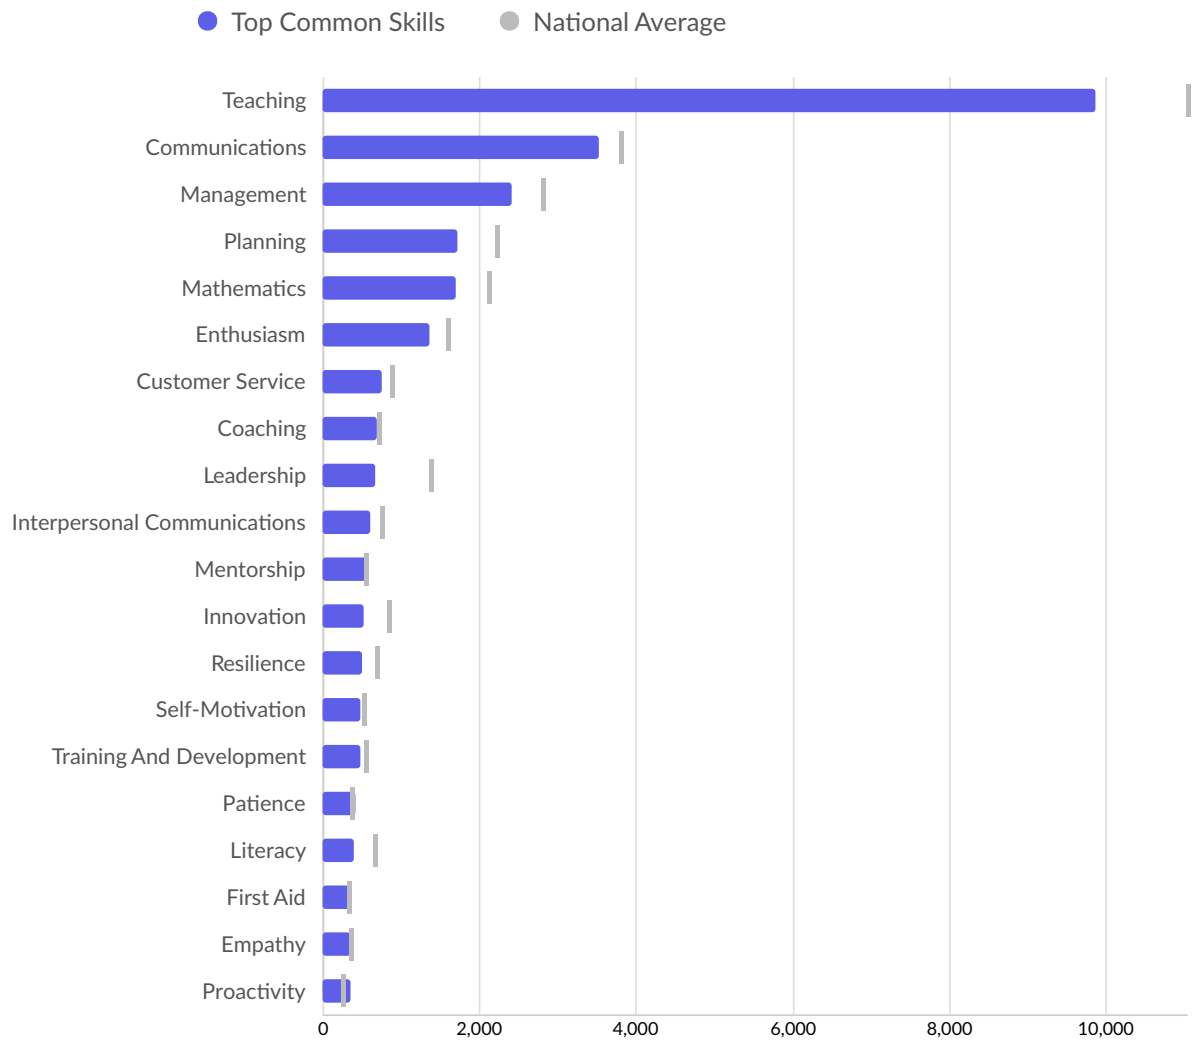

Top Common Skills	Unique Postings	National Average
Teaching	9,879	11,029
Communications	3,534	3,779
Management	2,423	2,802
Planning	1,713	2,205
Mathematics	1,692	2,098
Enthusiasm	1,368	1,582
Customer Service	755	867
Coaching	692	694
Leadership	675	1,360
Interpersonal Communications	608	733
Mentorship	597	533
Innovation	521	824
Resilience	505	682