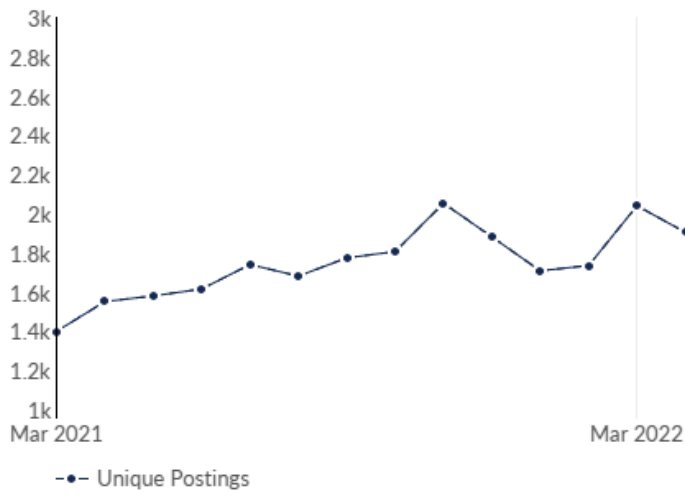

Unique Postings Trend

Month	Unique Postings	Posting Intensity
Feb 2023	2,466	2 : 1
Jan 2023	2,587	2 : 1
Dec 2022	1,952	3 : 1
Nov 2022	1,933	3 : 1
Oct 2022	1,782	3 : 1
Sep 2022	1,837	3 : 1
Aug 2022	1,780	3 : 1
Jul 2022	2,141	2 : 1
Jun 2022	2,079	2 : 1
May 2022	1,978	3 : 1
Apr 2022	1,904	3 : 1
Mar 2022	2,040	2 : 1