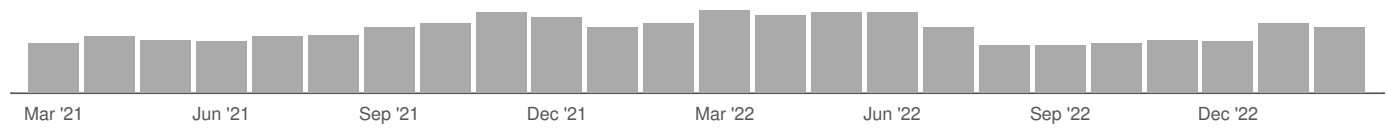

Posting Type: Active Postings

Job Postings Summary

There were 39,352 total job postings for your selection from March 2021 to February 2023, of which 17,452 were unique. These numbers give us a Posting Intensity of 2-to-1, meaning that for every 2 postings there is 1 unique job posting.

There are 7,306 advertised salary observations (42% of the 17,452 matching postings).

£27.5k
Median Advertised Salary

Advertised Wage Trend

▲ 1.9% Mar 2021 - Feb 2023

£27.5k Median

7,306 Job Postings

Top Cities Posting