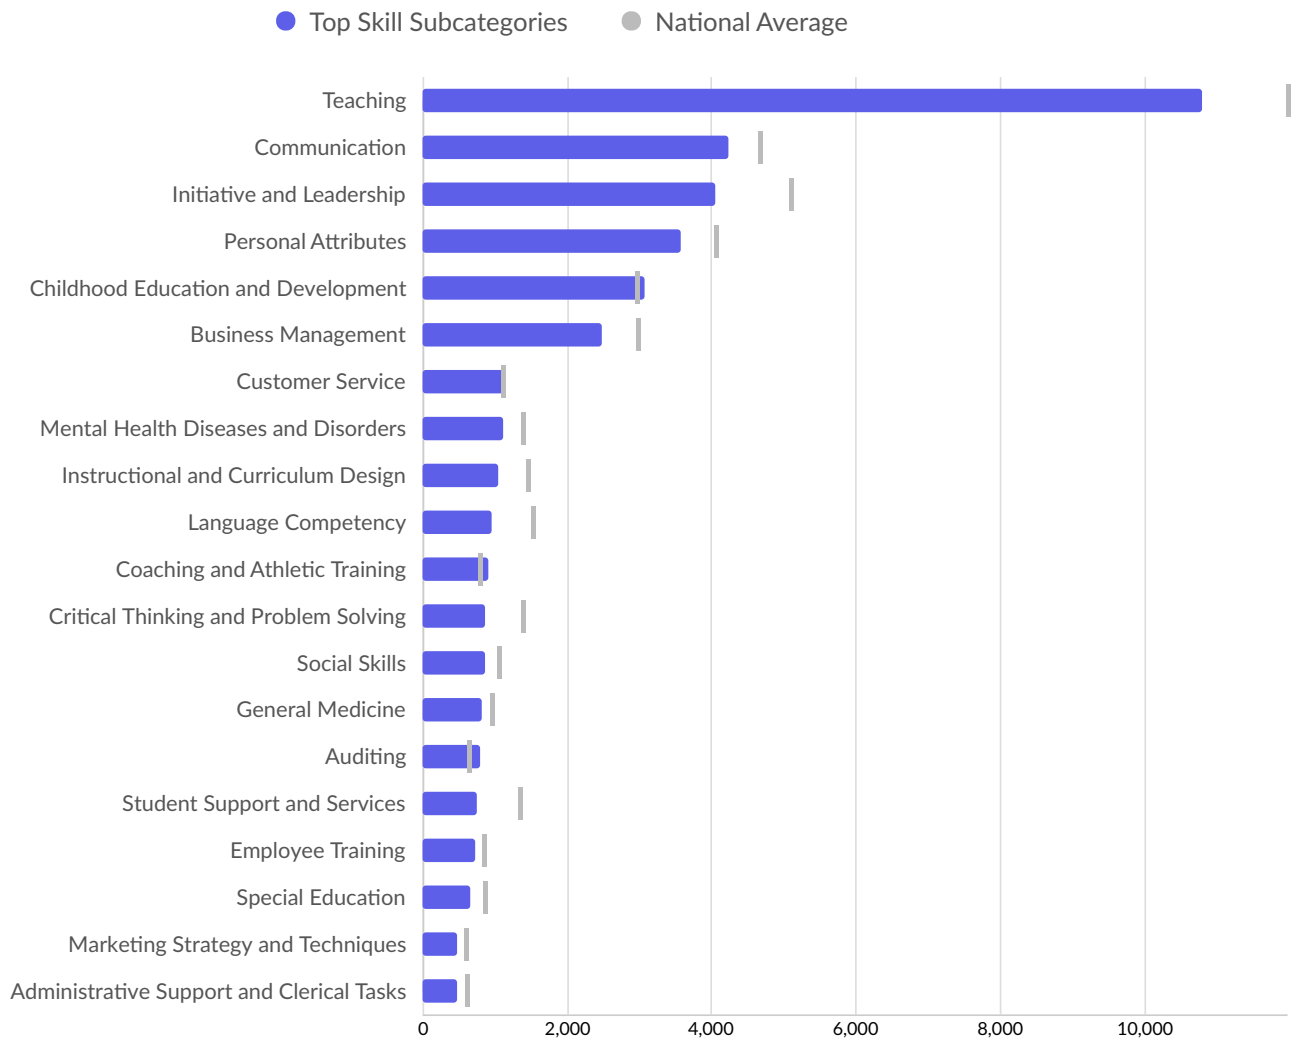

Top Skill Subcategories	Unique Postings	National Average
Teaching	10,817	11,970
Communication	4,234	4,657
Initiative and Leadership	4,066	5,082
Personal Attributes	3,576	4,042
Childhood Education and Development	3,086	2,938
Business Management	2,495	2,975
Customer Service	1,118	1,096
Mental Health Diseases and Disorders	1,111	1,367
Instructional and Curriculum Design	1,048	1,445
Language Competency	957	1,502
Coaching and Athletic Training	905	770
Critical Thinking and Problem Solving	877	1,367
Social Skills	864	1,015