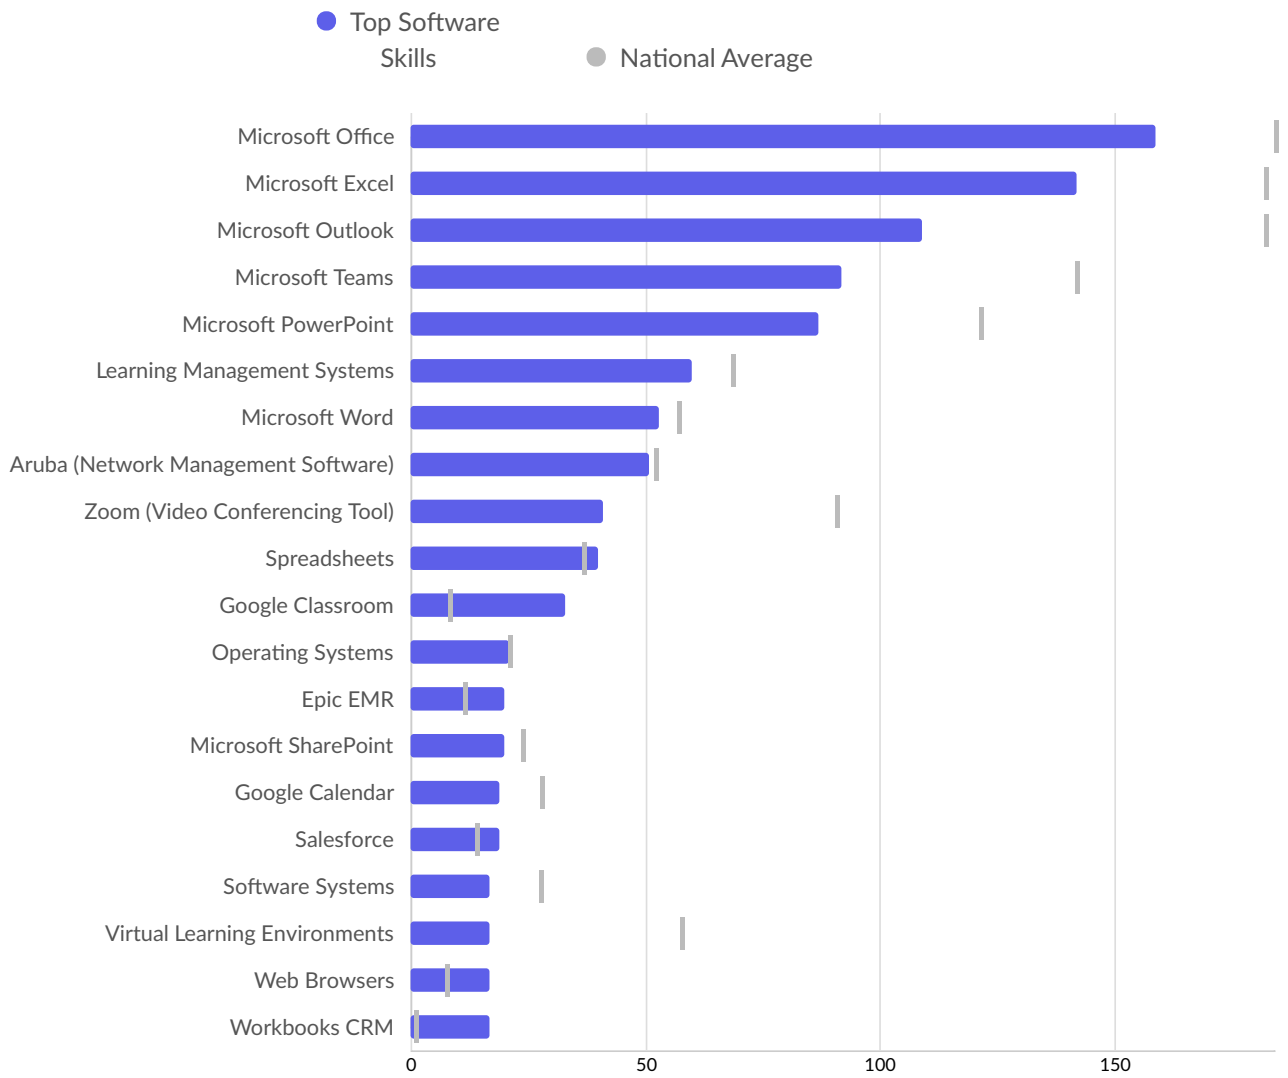

Top Software Skills	Unique Postings	National Average
Microsoft Office	159	184
Microsoft Excel	142	182
Microsoft Outlook	109	182
Microsoft Teams	92	142
Microsoft PowerPoint	87	121
Learning Management Systems	60	68
Microsoft Word	53	57
Aruba (Network Management Software)	51	52
Zoom (Video Conferencing Tool)	41	91
Spreadsheets	40	36
Google Classroom	33	8
Operating Systems	21	21