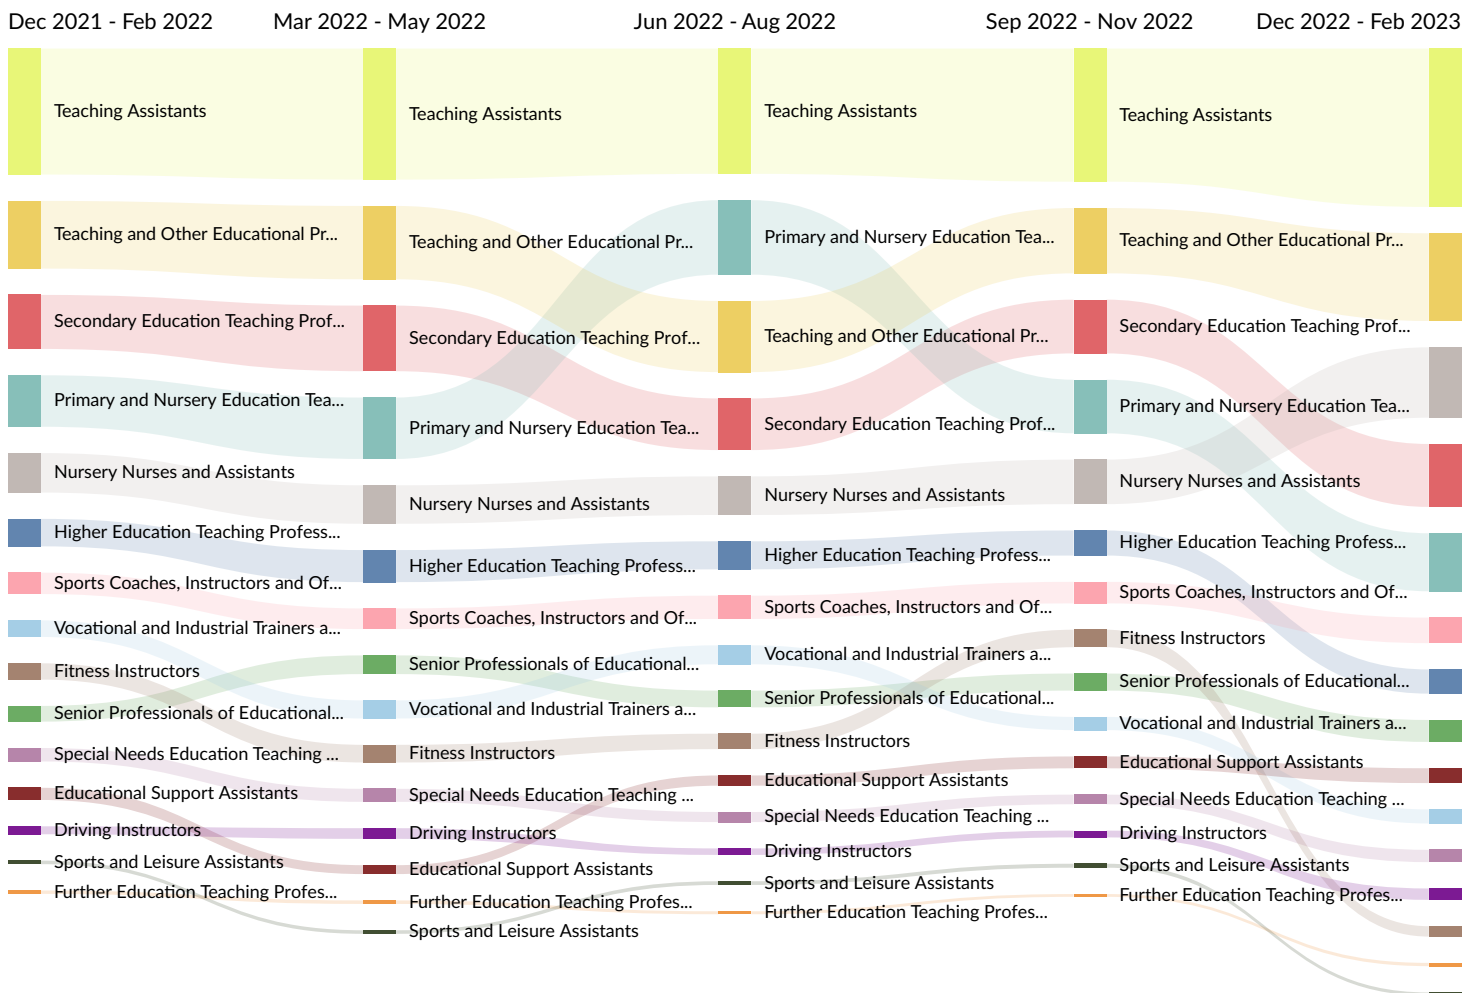

General Medicine	832	937
Auditing	805	625
Student Support and Services	743	1,318
Employee Training	722	812
Special Education	660	836
Marketing Strategy and Techniques	486	576
Administrative Support and Clerical Tasks	469	589

Occupation Trends in Job Postings by Quarter

The chart below captures the postings trend for the top 15 occupations posted for based on your filters.