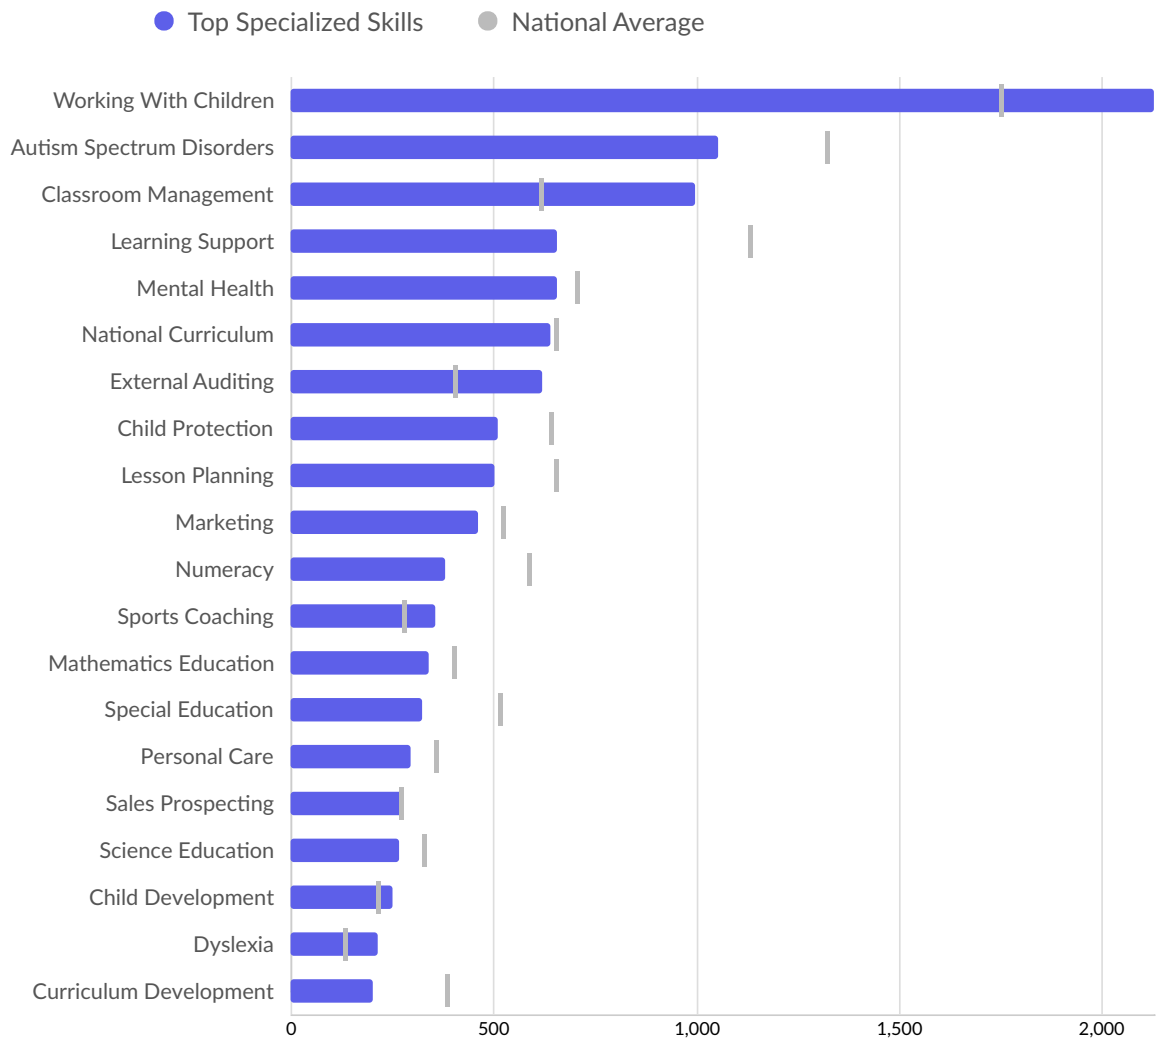

Top Specialized Skills	Unique Postings	National Average
Working With Children	2,129	1,747
Autism Spectrum Disorders	1,055	1,316
Classroom Management	998	613
Learning Support	658	1,126
Mental Health	658	701
National Curriculum	639	648
External Auditing	620	401
Child Protection	512	635
Lesson Planning	504	649
Marketing	464	521
Numeracy	383	586
Sports Coaching	357	276
Mathematics Education	339	396