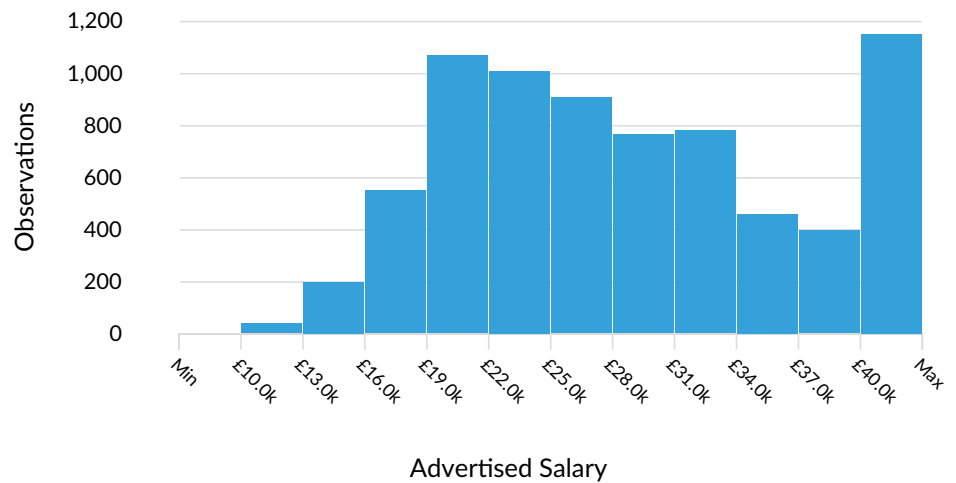

Posting Type: Active Postings

Job Postings Summary

There were 39,352 total job postings for your selection from March 2021 to February 2023, of which 17,452 were unique. These numbers give us a Posting Intensity of 2-to-1, meaning that for every 2 postings there is 1 unique job posting.

This is close to the Posting Intensity for all other occupations and companies in the region (3-to-1), indicating that they are putting average effort toward hiring for this position.

Advertised Salary

There are 7,306 advertised salary observations (42% of the 17,452 matching postings).

£27.5k
Median Advertised Salary

Advertised Wage Trend

▲ 1.9% Mar 2021 - Feb 2023

£27.5k Median

7,306 Job Postings

Top Cities Posting