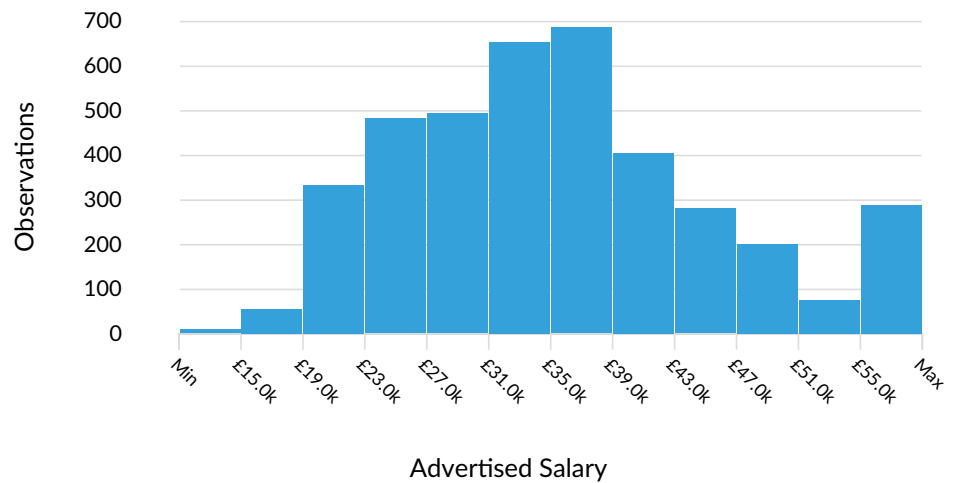

Advertised Salary

There are 3,951 advertised salary observations (52% of the 7,667 matching postings).

£34.5k
Median Advertised Salary