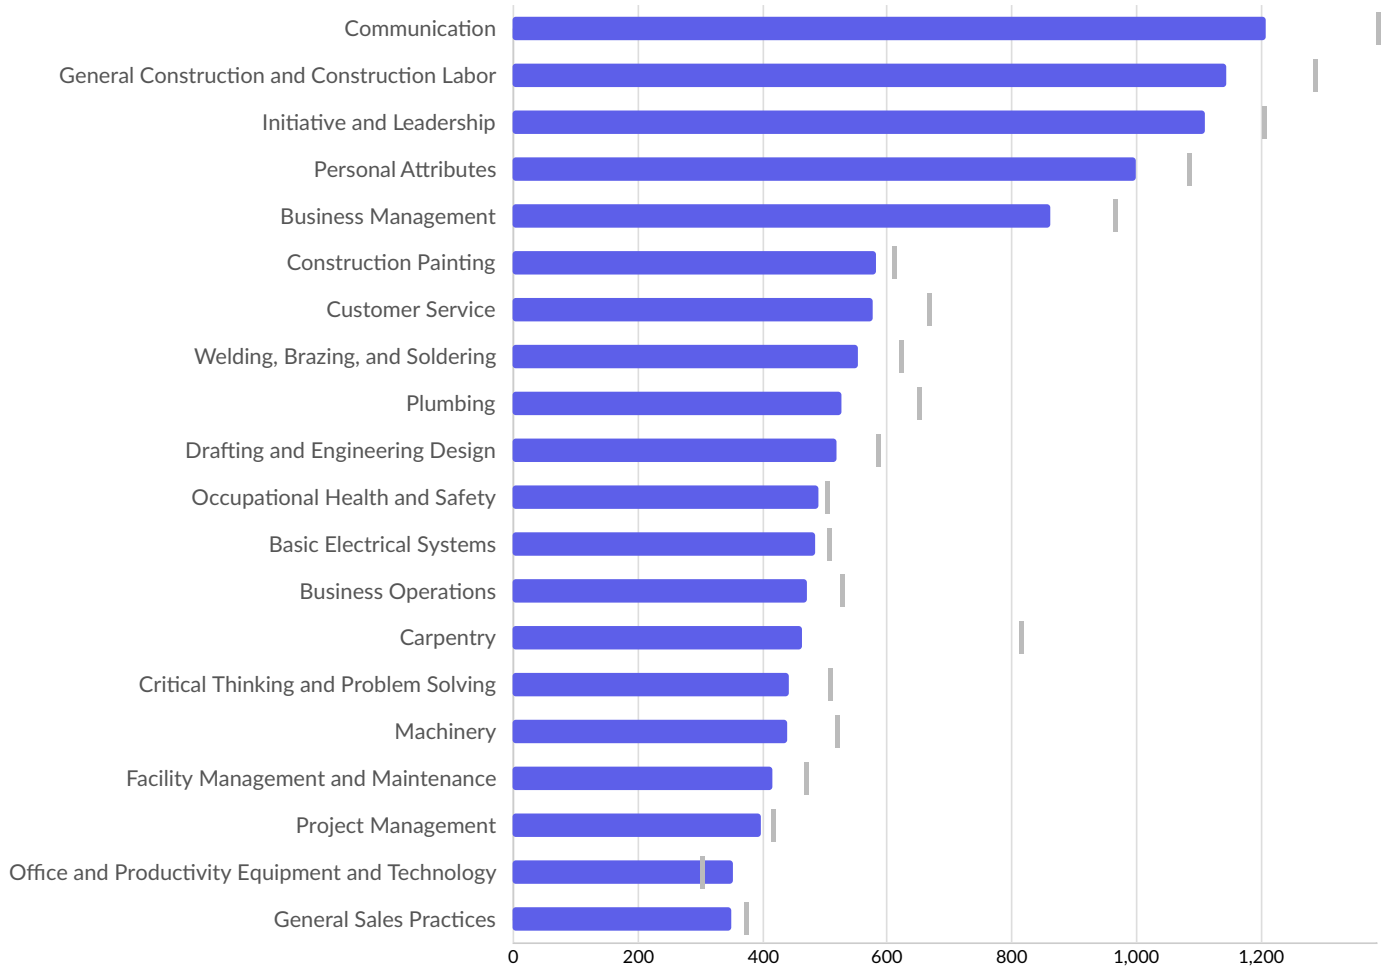

● Top Skill Subcategories ● National Average

Top Skill Subcategories	Unique Postings	National Average
Communication	1,208	1,386
General Construction and Construction Labor	1,146	1,286
Initiative and Leadership	1,111	1,203
Personal Attributes	1,000	1,082
Business Management	862	964
Construction Painting	584	609
Customer Service	578	664
Welding, Brazing, and Soldering	555	619
Plumbing	528	649
Drafting and Engineering Design	519	584
Occupational Health and Safety	491	502
Basic Electrical Systems	486	504
Business Operations	473	524