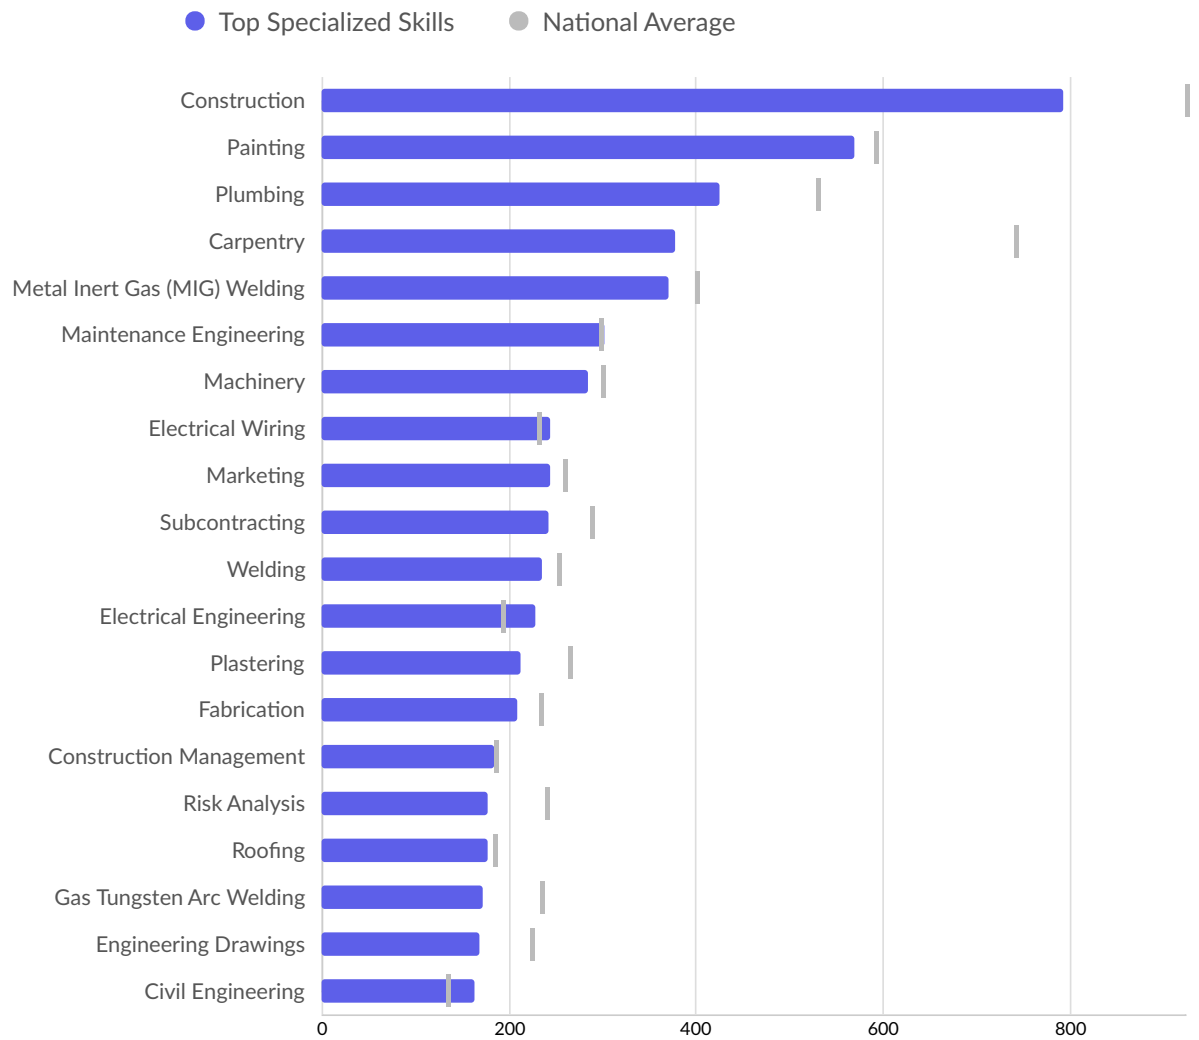

## Top County/Unitary Authorities Posting

County/Unitary Authority	Total/Unique (Mar 2021 - Feb 2023)	Posting Intensity	Median Posting Duration
Cheshire West and Chester	5,802 / 2,873	2 : 1 	35 days
Cheshire East	5,444 / 2,727	2 : 1 	35 days
Warrington	4,269 / 2,067	2 : 1 	34 days

## Top Gov't Office Regions Posting

Gov't Office Region	Total/Unique (Mar 2021 - Feb 2023)	Posting Intensity	Median Posting Duration
North West	108,939 / 51,718	2 : 1 	35 days

## Top Countries Posting

Country	Total/Unique (Mar 2021 - Feb 2023)	Posting Intensity	Median Posting Duration
England	945,233 / 425,768	2 : 1 	35 days

Top Specialized Skills	Unique Postings	National Average
Construction	793	923
Painting	569	592
Plumbing	426	529
Carpentry	378	740
Metal Inert Gas (MIG) Welding	372	400
Maintenance Engineering	302	297
Machinery	285	300
Electrical Wiring	245	230
Marketing	244	259
Subcontracting	242	287
Welding	236	252
Electrical Engineering	228	192
Plastering	212	263