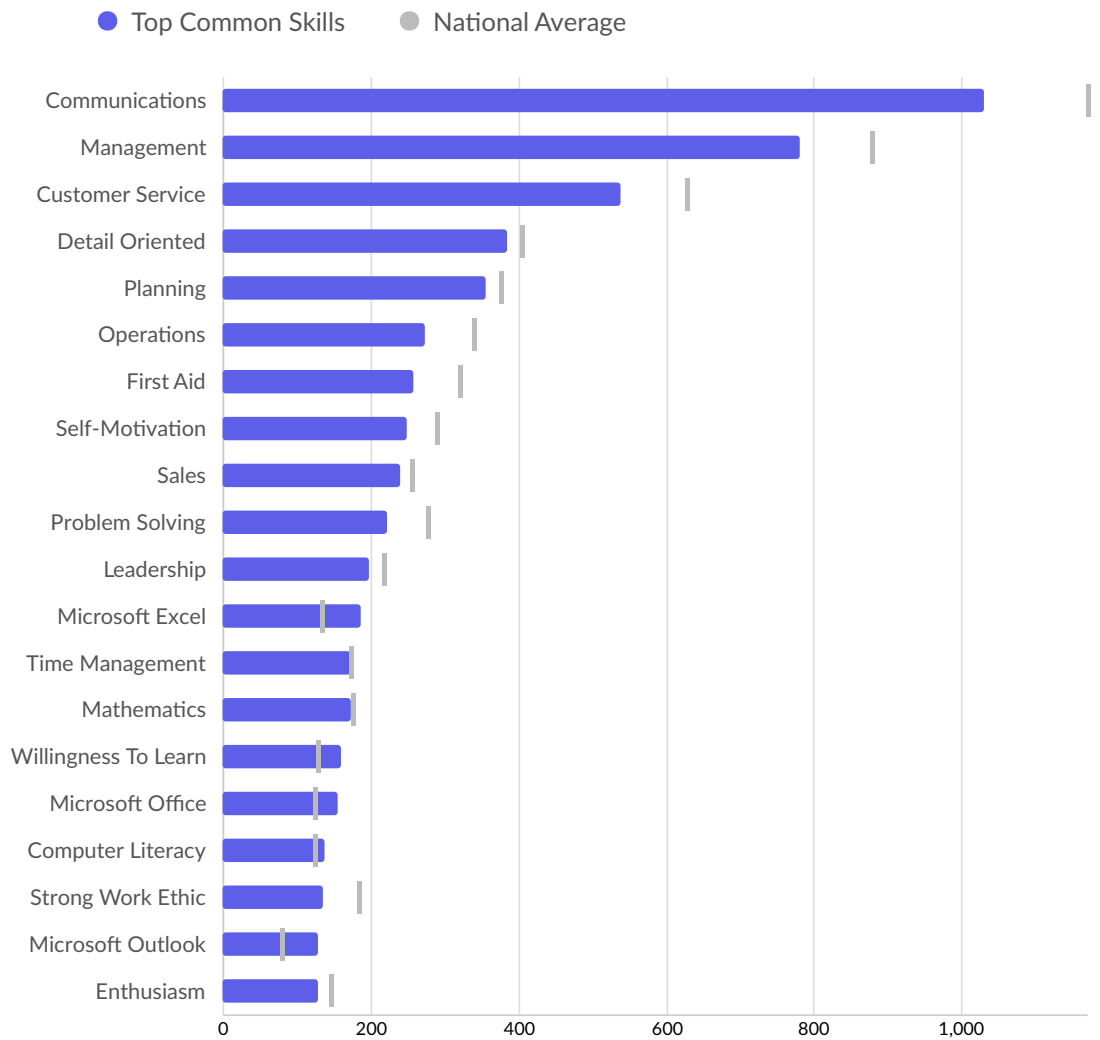

## Top Gov't Office Regions Posting

Gov't Office Region	Total/Unique (Mar 2021 - Feb 2023)	Posting Intensity	Median Posting Duration
North West	108,939 / 51,718	2 : 1 	35 days

## Top Countries Posting

Country	Total/Unique (Mar 2021 - Feb 2023)	Posting Intensity	Median Posting Duration
England	945,233 / 425,768	2 : 1 	35 days

Top Specialized Skills	Unique Postings	National Average
Construction	793	923
Painting	569	592
Plumbing	426	529
Carpentry	378	740
Metal Inert Gas (MIG) Welding	372	400
Maintenance Engineering	302	297
Machinery	285	300
Electrical Wiring	245	230
Marketing	244	259
Subcontracting	242	287
Welding	236	252
Electrical Engineering	228	192
Plastering	212	263

---

---

Fabrication	210	233
Construction Management	185	185
Risk Analysis	178	239
Roofing	178	183
Gas Tungsten Arc Welding	172	233
Engineering Drawings	169	223
Civil Engineering	164	134

Top Common Skills	Unique Postings	National Average
Communications	1,031	1,169
Management	782	877
Customer Service	539	625
Detail Oriented	385	402
Planning	357	374
Operations	274	338
First Aid	259	318
Self-Motivation	250	287
Sales	240	254
Problem Solving	222	276
Leadership	198	217
Microsoft Excel	188	130
Time Management	174	172