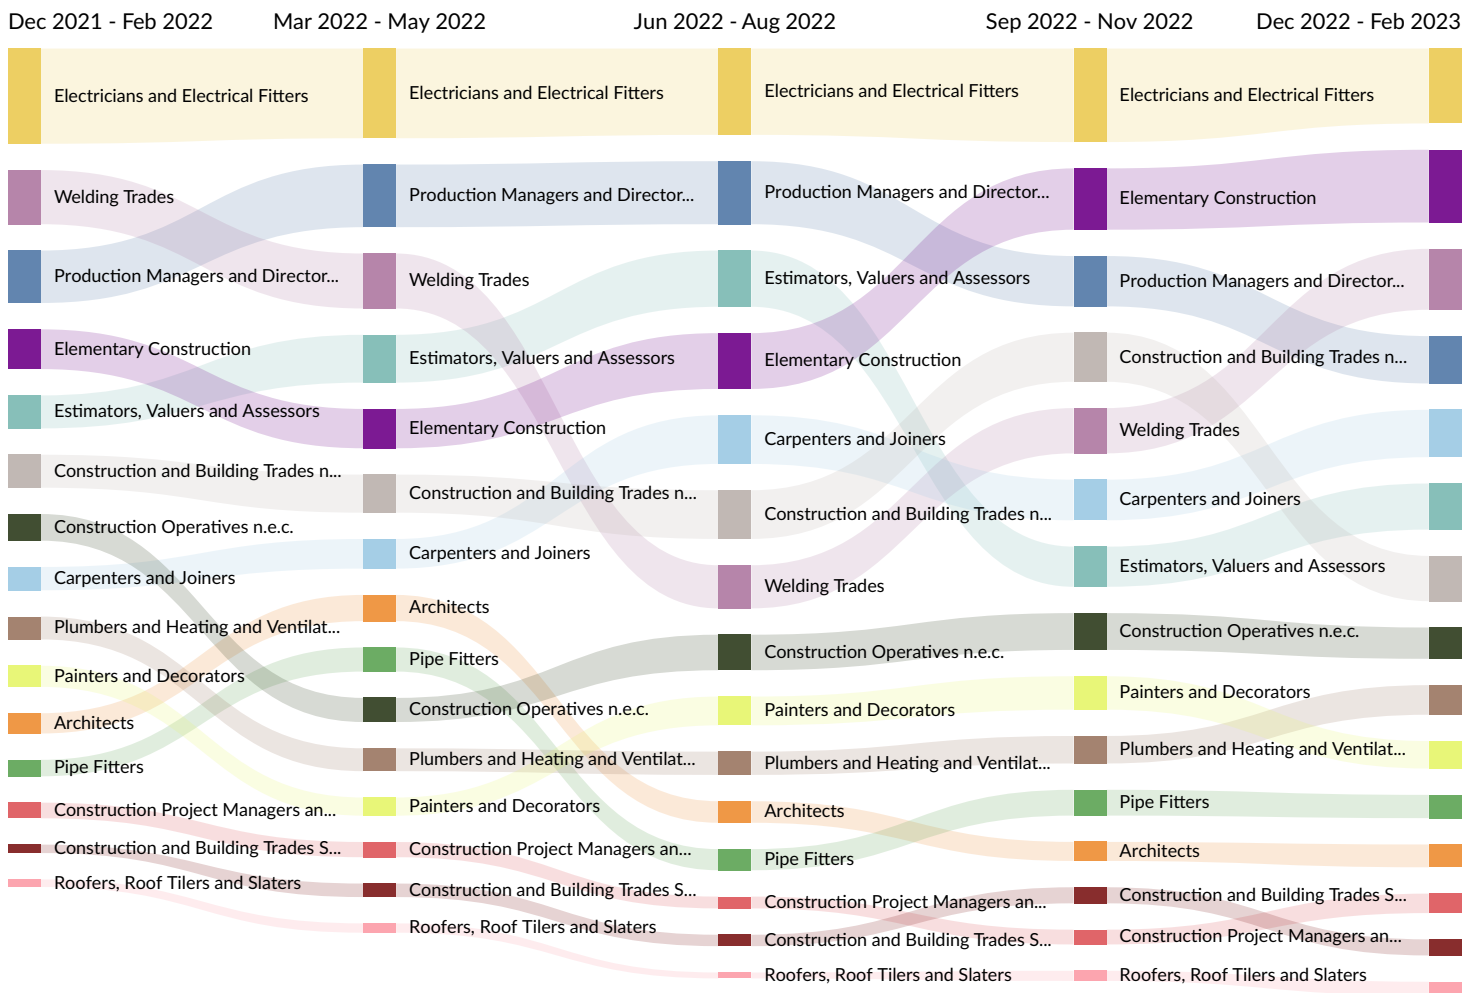

● Top Skill Subcategories ● National Average

Top Skill Subcategories	Unique Postings	National Average
Communication	1,208	1,386
General Construction and Construction Labor	1,146	1,286
Initiative and Leadership	1,111	1,203
Personal Attributes	1,000	1,082
Business Management	862	964
Construction Painting	584	609
Customer Service	578	664
Welding, Brazing, and Soldering	555	619
Plumbing	528	649
Drafting and Engineering Design	519	584
Occupational Health and Safety	491	502
Basic Electrical Systems	486	504
Business Operations	473	524

## Occupation Trends in Job Postings by Quarter

The chart below captures the postings trend for the top 15 occupations posted for based on your filters.