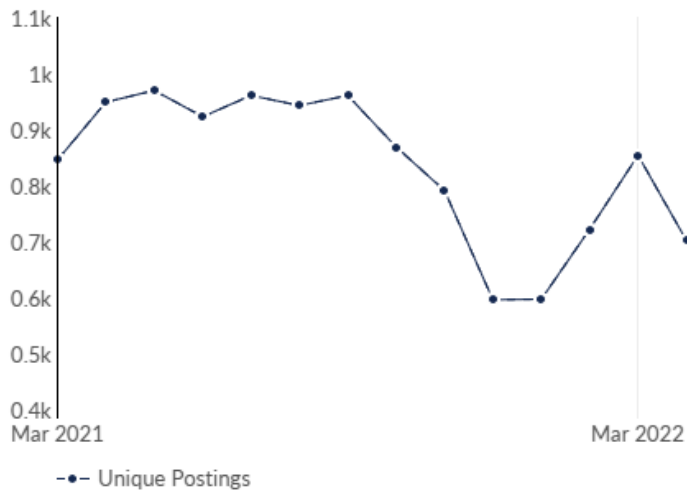

Unique Postings Trend

Month	Unique Postings	Posting Intensity
Feb 2023	928	2 : 1
Jan 2023	905	2 : 1
Dec 2022	680	2 : 1
Nov 2022	738	2 : 1
Oct 2022	734	2 : 1
Sep 2022	923	2 : 1
Aug 2022	952	2 : 1
Jul 2022	923	2 : 1
Jun 2022	646	2 : 1
May 2022	652	2 : 1
Apr 2022	702	2 : 1
Mar 2022	854	2 : 1