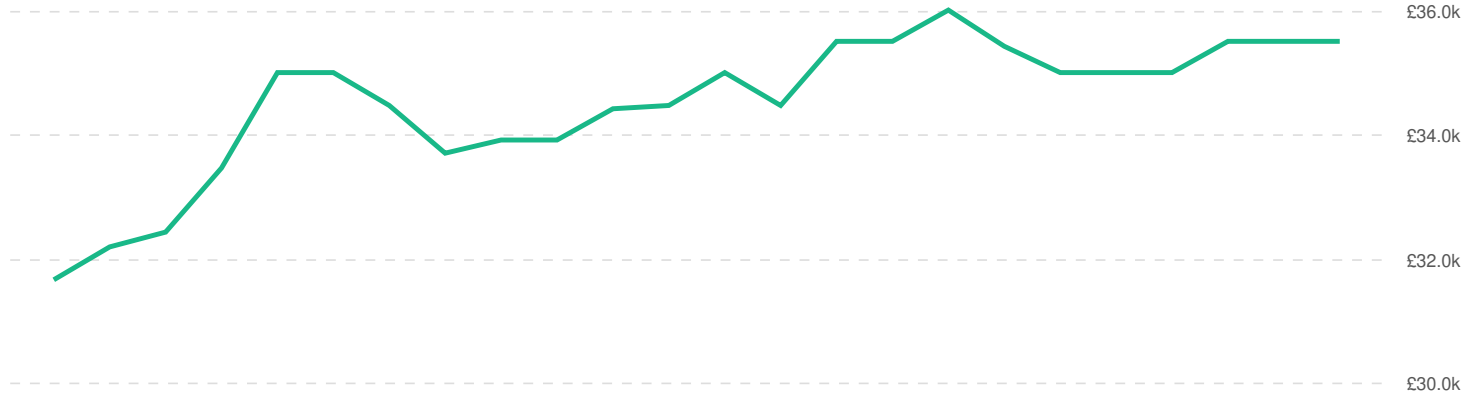

## Advertised Salary

There are 3,951 advertised salary observations (52% of the 7,667 matching postings).

£34.5k  
Median Advertised Salary

# Advertised Wage Trend

▲ 12.1% Mar 2021 - Feb 2023

£34.5k Median

3,952 Job Postings