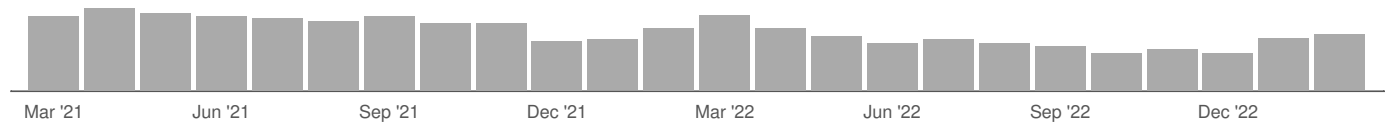

3,952 Job Postings