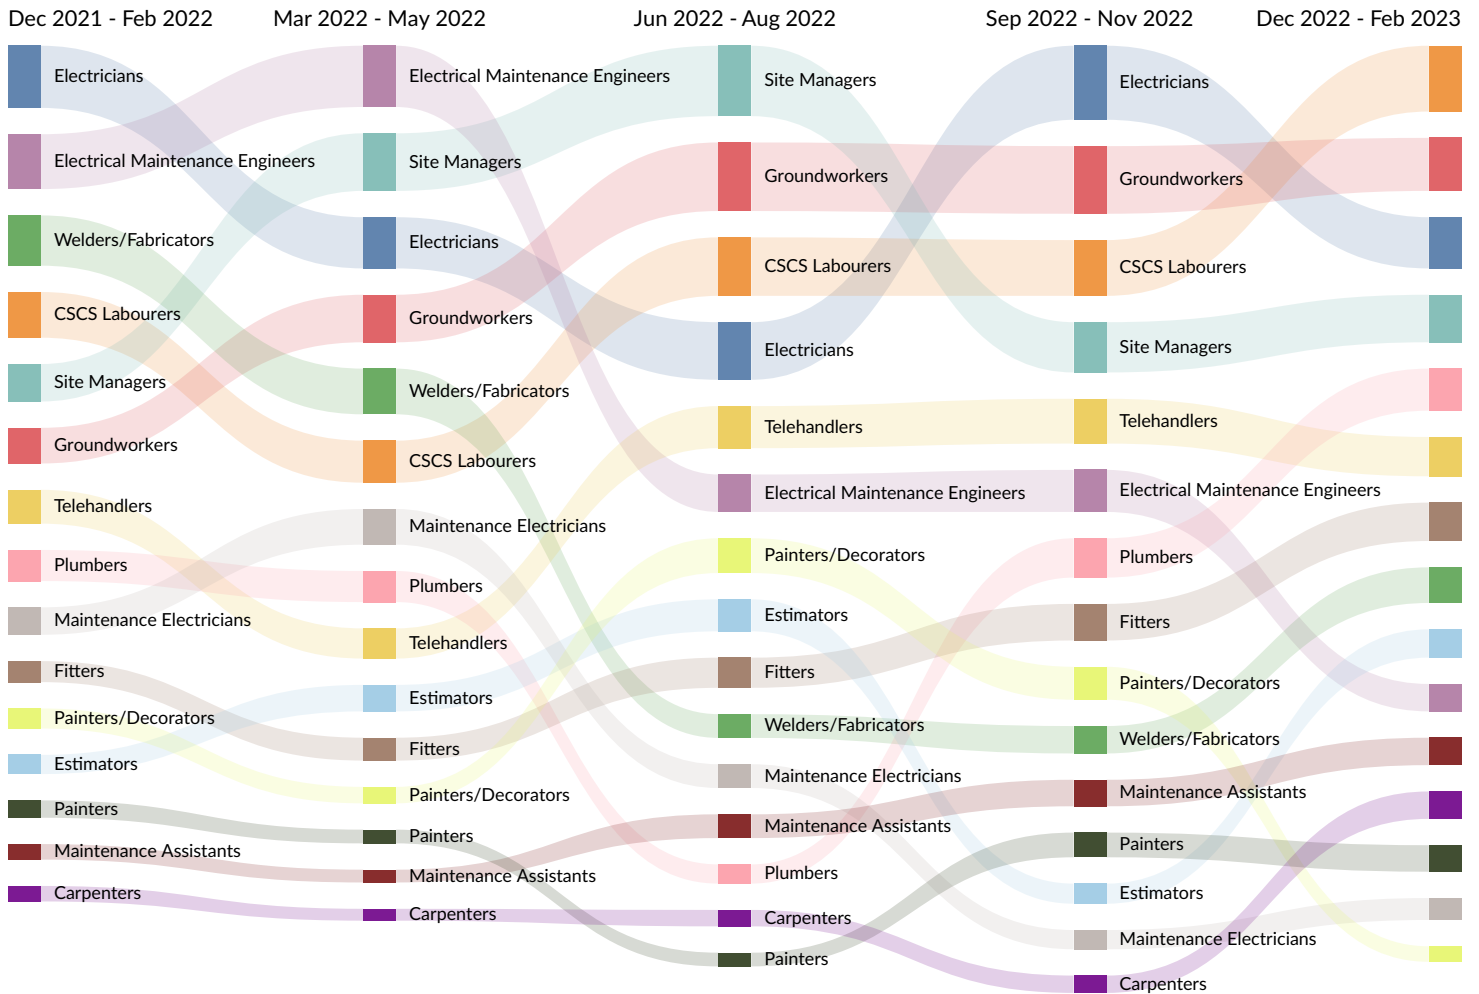

Carpentry	465	813
Critical Thinking and Problem Solving	443	506
Machinery	441	516
Facility Management and Maintenance	416	468
Project Management	398	415
Office and Productivity Equipment and Technology	354	301
General Sales Practices	351	371

## Occupation Trends in Job Postings by Quarter

The chart below captures the postings trend for the top 15 occupations posted for based on your filters.

# Job Title Trends in Job Postings by Quarter

The chart below captures the postings trend for the top 15 job titles posted for based on your filters.

# Company Trends in Job Postings by Quarter

The chart below captures the postings trend for the top 15 companies posted for based on your filters.