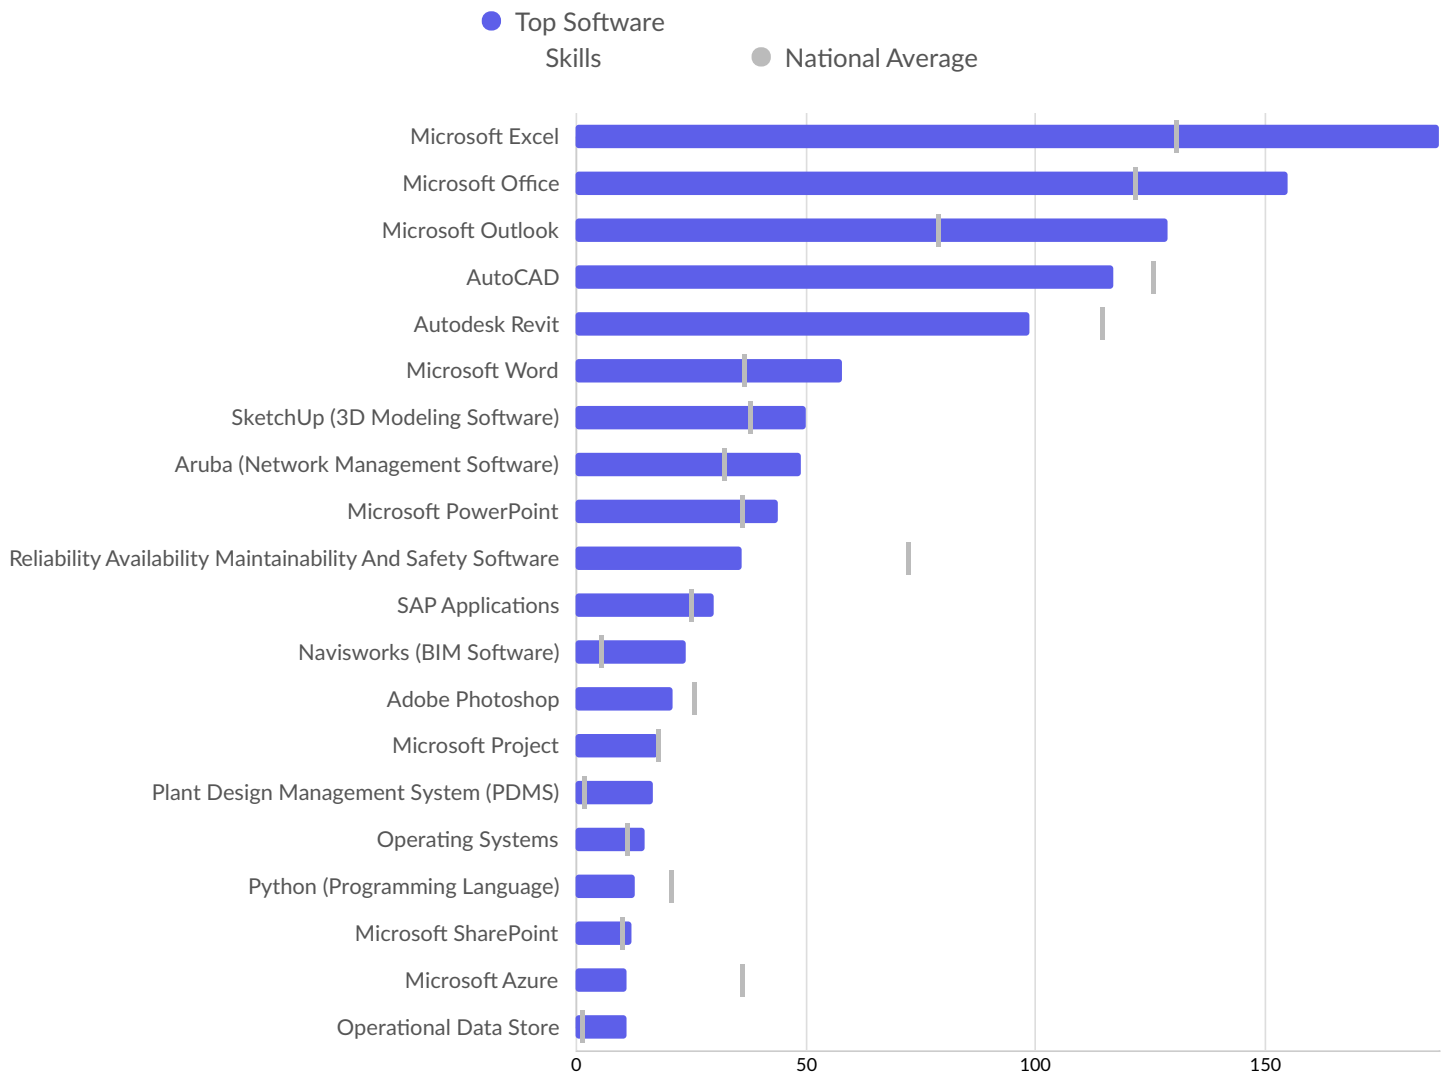

## Top Countries Posting

Country	Total/Unique (Mar 2021 - Feb 2023)	Posting Intensity	Median Posting Duration
England	945,233 / 425,768	2 : 1 	35 days

Top Specialized Skills	Unique Postings	National Average
Construction	793	923
Painting	569	592
Plumbing	426	529
Carpentry	378	740
Metal Inert Gas (MIG) Welding	372	400
Maintenance Engineering	302	297
Machinery	285	300
Electrical Wiring	245	230
Marketing	244	259
Subcontracting	242	287
Welding	236	252
Electrical Engineering	228	192
Plastering	212	263

---

---

Fabrication	210	233
Construction Management	185	185
Risk Analysis	178	239
Roofing	178	183
Gas Tungsten Arc Welding	172	233
Engineering Drawings	169	223
Civil Engineering	164	134

Top Common Skills	Unique Postings	National Average
Communications	1,031	1,169
Management	782	877
Customer Service	539	625
Detail Oriented	385	402
Planning	357	374
Operations	274	338
First Aid	259	318
Self-Motivation	250	287
Sales	240	254
Problem Solving	222	276
Leadership	198	217
Microsoft Excel	188	130
Time Management	174	172

---

---

Mathematics	173	175
Willingness To Learn	160	127
Microsoft Office	155	121
Computer Literacy	137	123
Strong Work Ethic	135	182
Microsoft Outlook	129	78
Enthusiasm	128	145

Top Software Skills	Unique Postings	National Average
Microsoft Excel	188	130
Microsoft Office	155	121
Microsoft Outlook	129	78
AutoCAD	117	125
Autodesk Revit	99	114
Microsoft Word	58	36
SketchUp (3D Modeling Software)	50	38
Aruba (Network Management Software)	49	32
Microsoft PowerPoint	44	36
Reliability Availability Maintainability And Safety Software	36	72
SAP Applications	30	25
Navisworks (BIM Software)	24	5