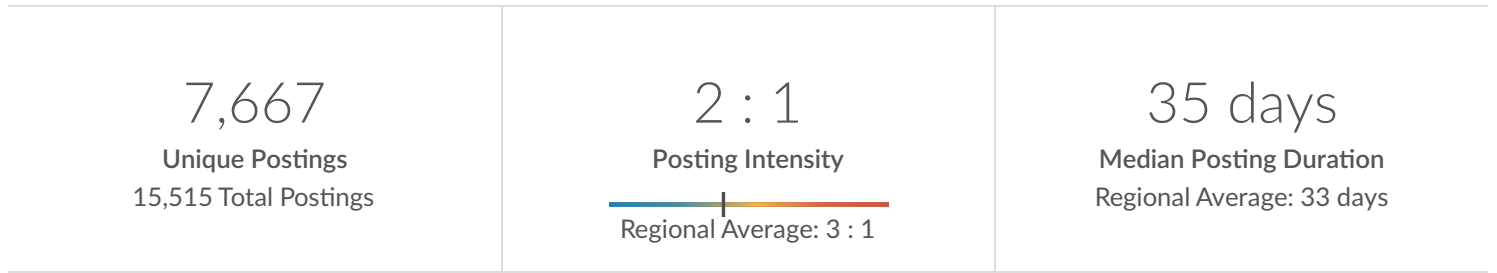

## Lightcast Occupations:

Results should include

Code	Description
------	-------------

4	Construction, Extraction, and Architecture
---	--

Minimum Experience Required: Any

Education Level: Any

Keyword Search:

## Job Postings Summary

There were 15,515 total job postings for your selection from March 2021 to February 2023, of which 7,667 were unique. These numbers give us a Posting Intensity of 2-to-1, meaning that for every 2 postings there is 1 unique job posting.