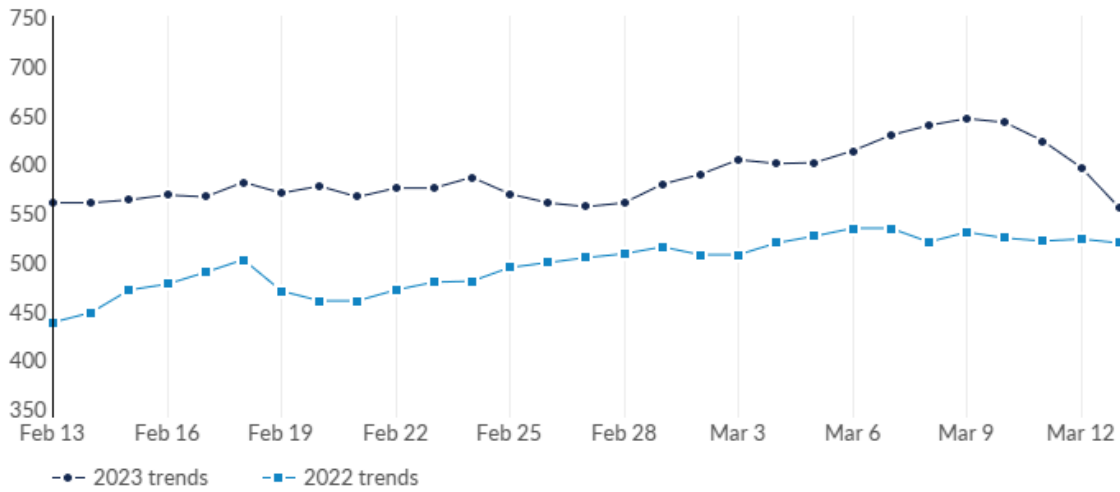

Unique Postings Trend

This view displays the most recent 30 days of job postings activity to show near-term trends. It does not reflect your timeframe.

Day	Unique Postings	Last Year's Unique Postings	% Change
February 13, 2023	560	438	+27.9%
February 14, 2023	560	448	+25.0%
February 15, 2023	563	471	+19.5%
February 16, 2023	568	477	+19.1%
February 17, 2023	566	489	+15.7%
February 18, 2023	581	502	+15.7%
February 19, 2023	570	470	+21.3%
February 20, 2023	577	460	+25.4%
February 21, 2023	566	460	+23.0%
February 22, 2023	575	471	+22.1%
February 23, 2023	575	479	+20.0%
February 24, 2023	586	480	+22.1%
February 25, 2023	569	494	+15.2%
February 26, 2023	560	499	+12.2%
February 27, 2023	556	504	+10.3%
February 28, 2023	560	508	+10.2%
March 1, 2023	579	515	+12.4%
March 2, 2023	589	507	+16.2%